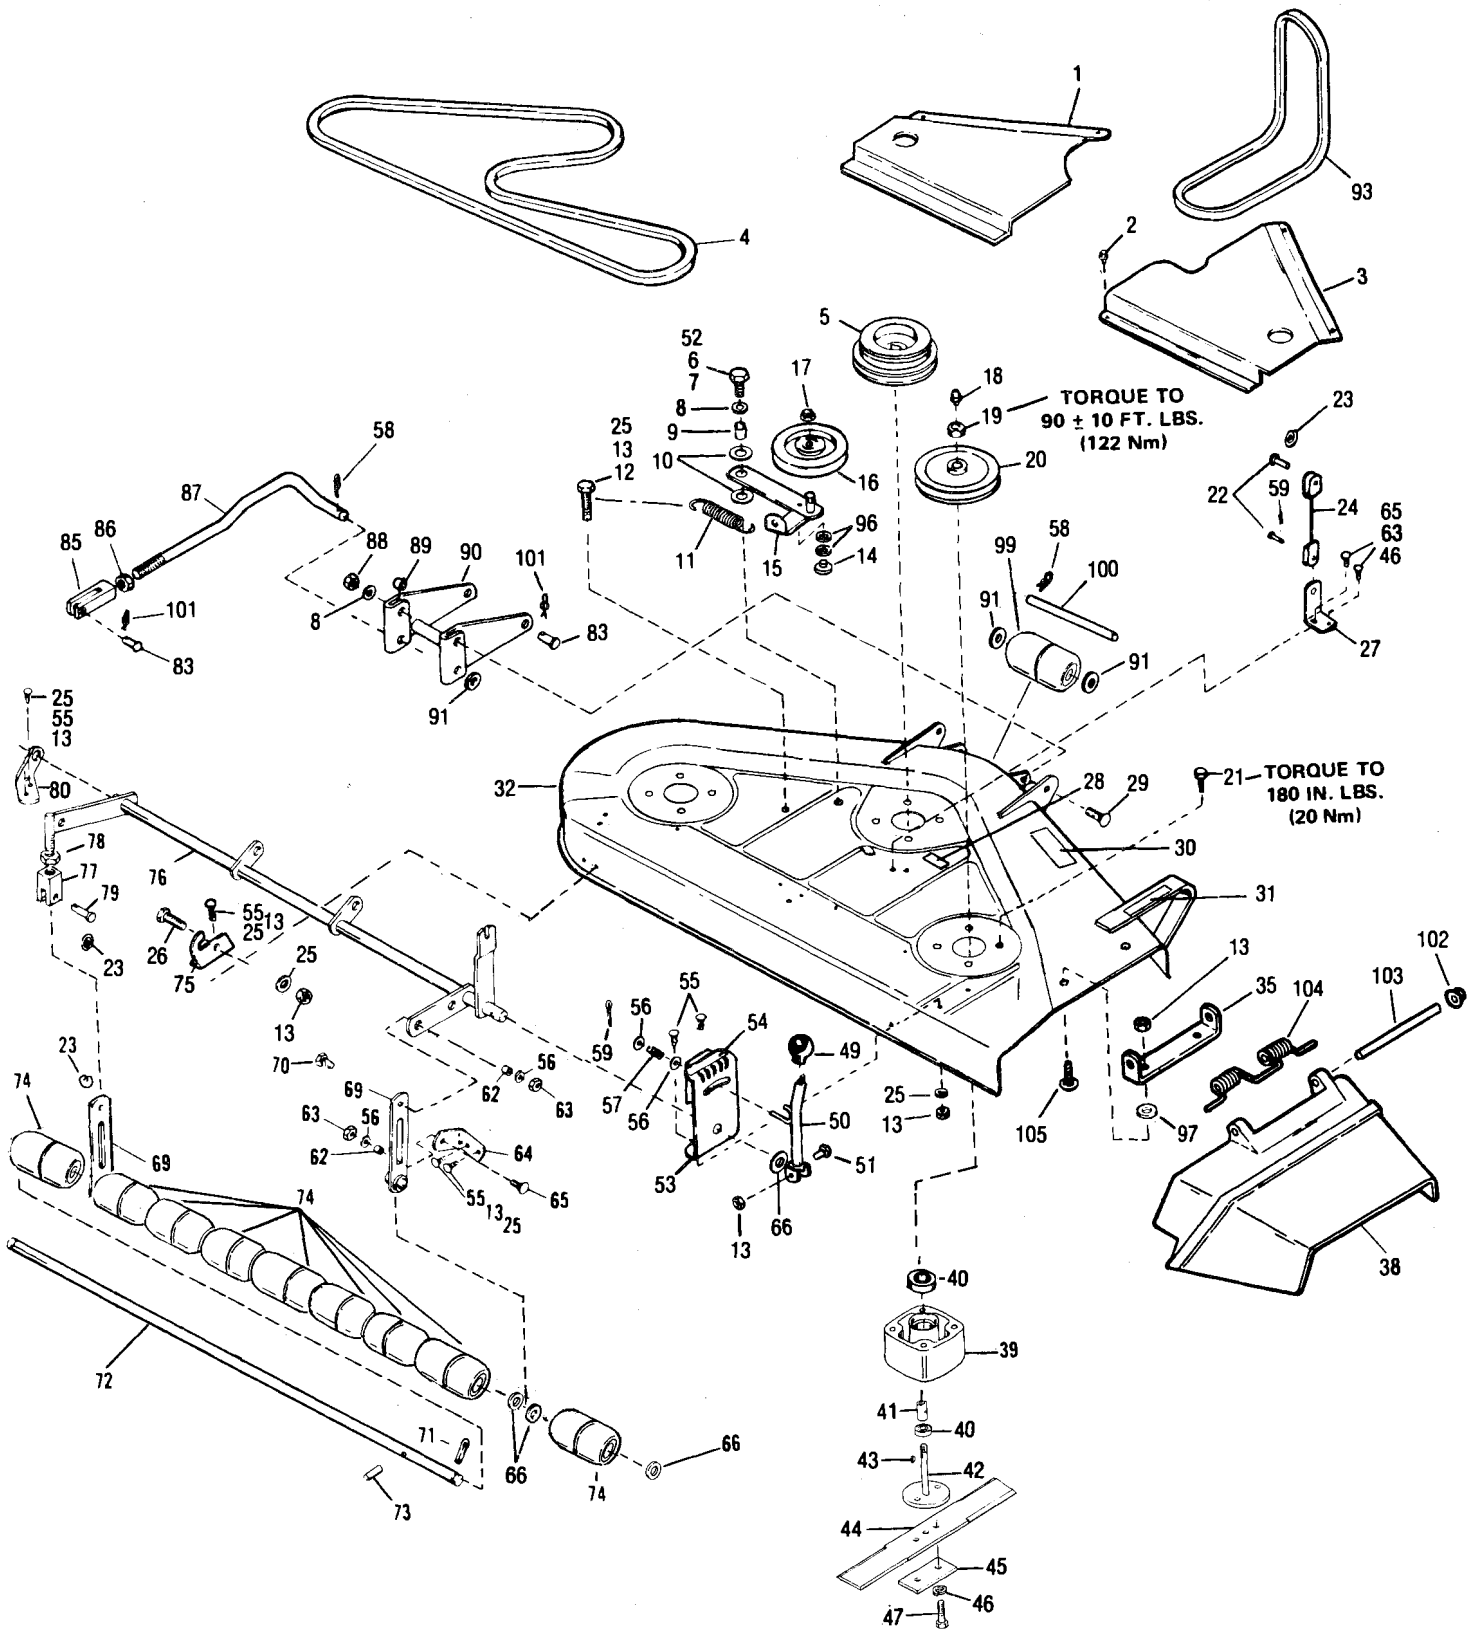

#### Model 18301

---

Serial Numbers 0600101 through 0799999

Ref #	Part #	Description	Qty.
1	1728122021	Belt Cover, L.H.....	1
2	• 1724492	Flange Lock Screw, 1/4-20 x 1/2 .....	8
3	1728123021	Belt Cover, R.H .....	1
4	1728133	V-Belt (92").....	1
5	1728108	Drive Sheave.....	1
6	• 1734514	Lock Nut, 1/2-13.....	1
7	• 1100064	Cap Screw, 1/2-13x1-1/2 .....	1
8	• 1107385	Flat Washer, 1/2.....	3
9	1728030	Sleeve Bearing.....	1
10	1724929	Thrust Washer.....	2
11	1724822	Extension Spring.....	1
12	1715210	Bolt, Spring Anchor .....	1
	• 1100808	Hex Screw, 5/16-18 x 1-1/4 .....	1
13	• 1732499	Flange Nut, 5/16-18.....	16
14	1724924	Wear Button.....	1
15	1728020	Idler Arm Assembly.....	1
16	1752354	Idler Pulley .....	1
17	• 1186247	Hex Nut Jam, 1/2-20.....	1
18	1185976	Grease Fitting.....	3
19	• 1185093	Hex Nut, 3/4-16 .....	3
20	1752307	Blade Sheave .....	2
21	• 1724491	Screw, Flange Lock, 5/16 x 18 x 3/4.....	12
22	1112587	Clevis Pin, 3/8.....	2
23	1751908	Circle Cotter.....	2
24	1728672	Lift Cable .....	1
25	• 1100242	Lock Washer, 5/16.....	14
26	• 1100913	Hex Screw, 3/8-16 x 7/8 .....	2
27	1728007021	Lift Bracket.....	1
28	1728982	Decal (Belt Drive) .....	1
29	• 1186184	Carriage Bolt, 1/2-13 x 1-3/4.....	2
30	1750713	Decal (Caution) .....	1
31	1744491	Decal (Cut Line) .....	1
32	1757567021	Base Assembly w/(Incl. Ref. 30) .....	1
35	1728005021	Hinge Bracket.....	1
38	1740951	Discharge Deflector (8).....	1
	1755750	Discharge Deflector (9).....	1
39	1724029	Spindle Housing.....	3
40	1185828	Ball Bearing .....	6
41	1746869	Spacer.....	3
42	1742606	Shaft Assembly .....	3
43	1104436	Woodruff Key, 3/16 x 3/4 .....	3
44	1727926	Cutter Blade .....	3
	1736560	Cutter Blade .....	3
45	1724051	Plate.....	3
46	• 1100243	Lock Washer, 3/8.....	8
47	• 1100009	Cap Screw, 3/8-24 x 1 .....	6
49	1724231	Knob.....	1
50	1731777021	Adjustment Rod Assembly.....	1
51	• 1100779	Screw, Hex Hd., 5/16-18 x 1-3/4.....	1
52	• 1100245	Lock Washer, 1/2.....	1
53	1734551021	Lift Quadrant.....	1