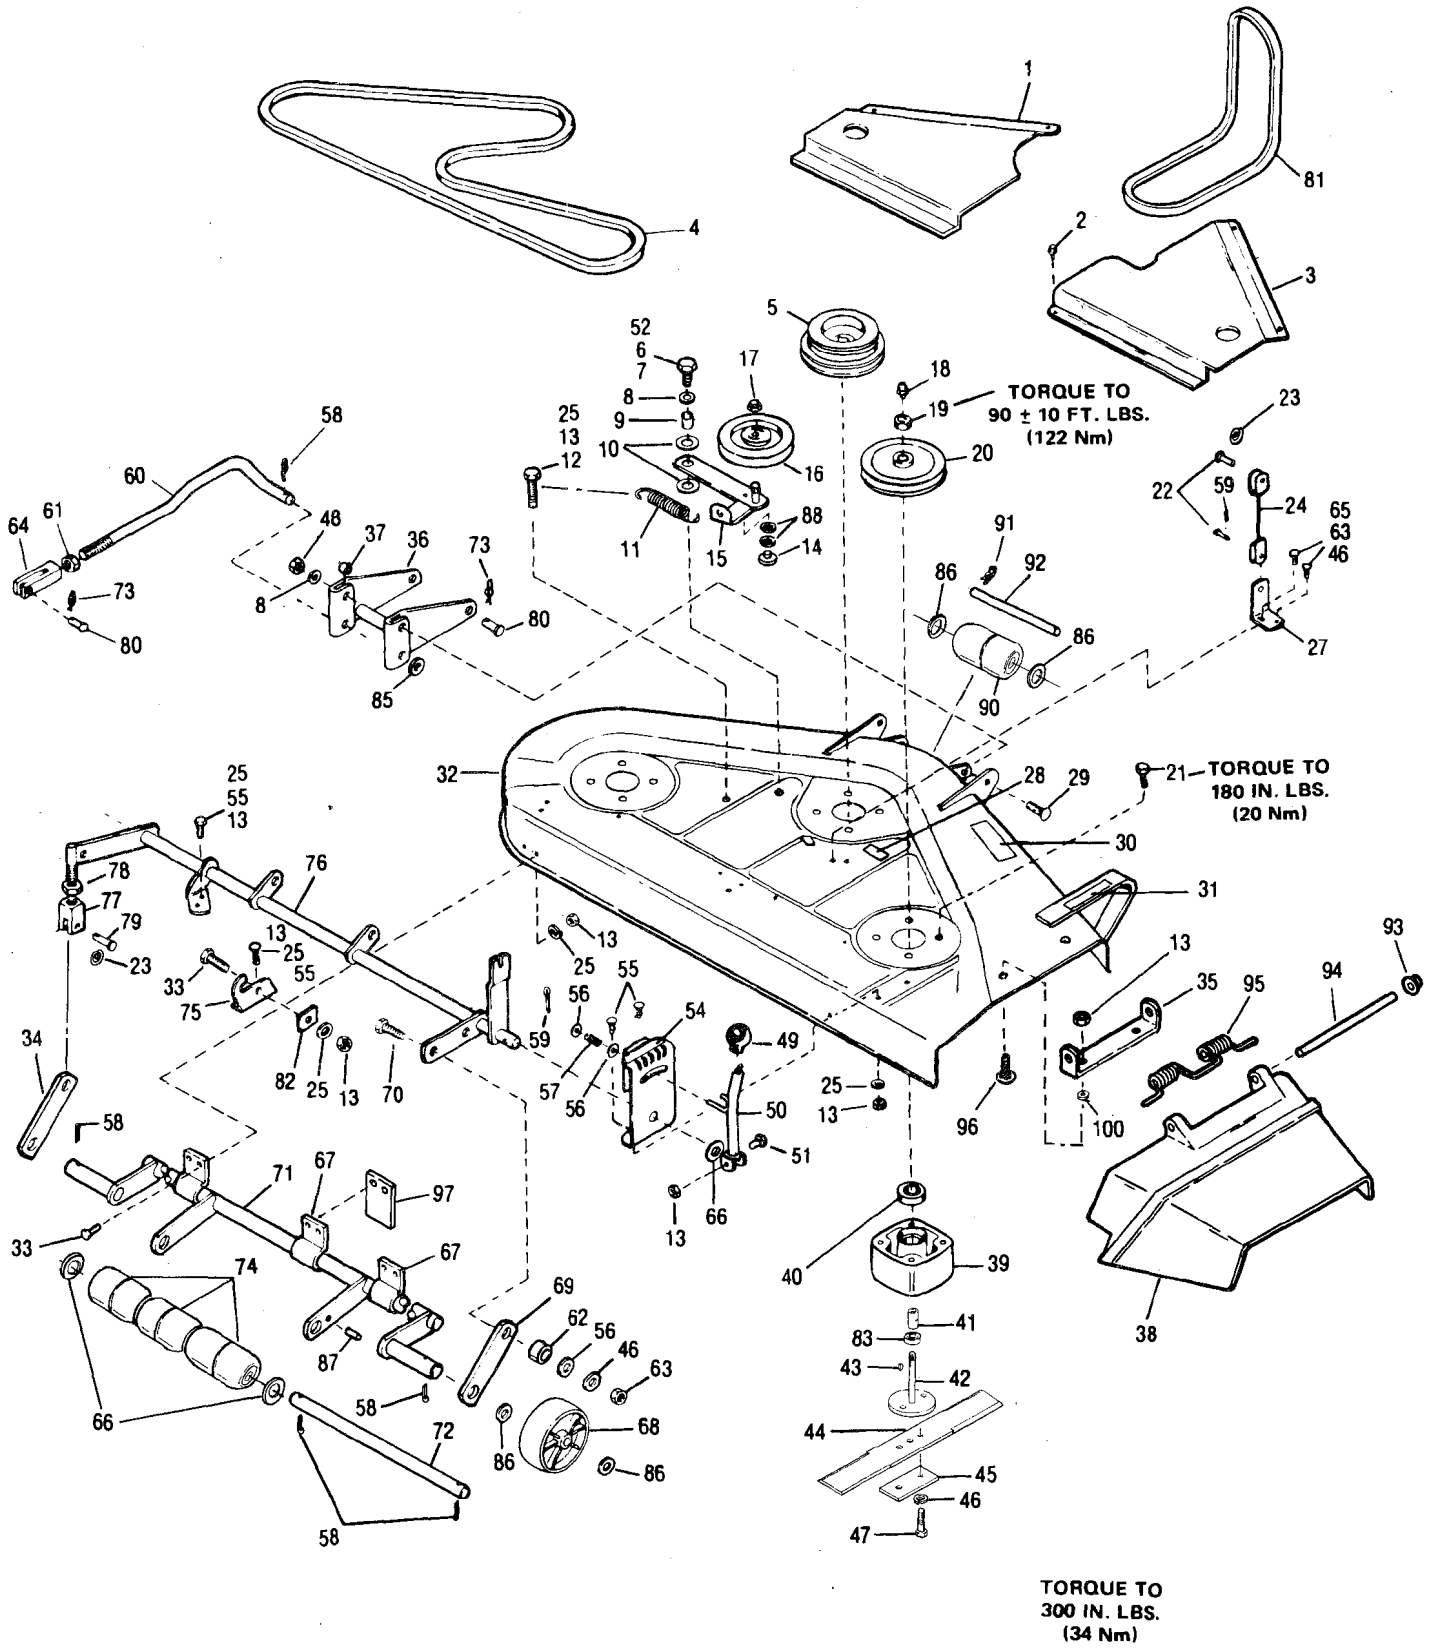

Ref #	Part #	Description	Qty.
1	1742485021	Belt Cover, L.H.....	1
2	1185750	Flange Lock Screw, No 5/8.....	8
3	1742484	Belt Cover, R.H.....	1
4	1736903	V-Belt (100.75).....	1
5	1728108	Drive Sheave (6).....	1
	1762163	Drive Sheave (7).....	1
6	1734514	Lock Nut, 1/2-13.....	1
7	•1100064	Cap Screw, 1/2-13 x 1-1/2.....	1
8	•1107385	Flat Washer, 1/2.....	3
9	1728030	Sleeve Bearing.....	1
10	1724929	Thrust Washer.....	2
11	1724822	Extension Spring.....	1
12	•1100808	Hex Screw, 5/16-18 x 1-1/4.....	1
13	1732499	Flange Nut, 5/16-18.....	17
14	1724924	Wear Button.....	1
15	1728020	Idler Arm Assembly.....	1
16	1752354	Idler Pulley.....	1
17	1186247	Hex Nut Jam, 1/2-20.....	1
18	1185976	Grease Fitting.....	3
19	•1185093	Hex Nut, 3/4-16.....	3
	1762168	Nut, Lock, .750-16 (7).....	3
20	1752307	Blade Sheave.....	2
21	1724491	Screw, Flange Lock, 5/16-18 x 3/4.....	12
22	1112587	Clevis Pin, 3/8.....	2
23	1751908	Circle Wire Pin.....	2
24	1728672	Lift Cable.....	1
25	•1100242	Lock Washer, 5/16.....	13
26	•1100045	Hex Screw, 5/16-18 x 1.....	6
27	1728007021	Lift Bracket.....	1
28	1728982	Decal (Belt Drive).....	1
29	•1186184	Carriage Bolt, 1/2-13 x 1-3/4.....	2
30	1750713	Decal (Danger) (Incl. w/Ref. 32).....	1
31	1744491	Decal (Cut Line).....	1
32	1757567021	Base Assembly, (Incl. Ref. 30).....	1
33	•1100078	Hex Screw, 5/16-18 x 7/8.....	8
34	1742422021	Connecting Link.....	1
35	1728005021	Hinge Bracket.....	1
36	1752824021	Drag Link Assembly.....	1
37	1728121	Sleeve Bearing.....	2
38	1755750	Discharge Deflector.....	1
39	1724029	Spindle Housing.....	3
40	1185828	Ball Bearing.....	6
41	1746869	Spacer.....	3
42	1742606	Spindle Shaft.....	3
43	1104436	Woodruff Key, 3/16 x 3/4.....	3
44	1738571	Cutter Blade (6).....	3
	1726138	Cutter Blade (7).....	3
45	1724051	Plate.....	3
46	•1100243	Lockwasher 3/8.....	9
47	•1100009	Cap Screw, 3/8-24 x 1.....	6
48	1185496	Self Lock Jam Nut, 1/2-13.....	2
49	1724231	Knob.....	1
50	1731777	Adjustment Rod Assembly.....	1
51	•1100779	Screw, Hex Hd, 5/16-18 x 1-3/4.....	1