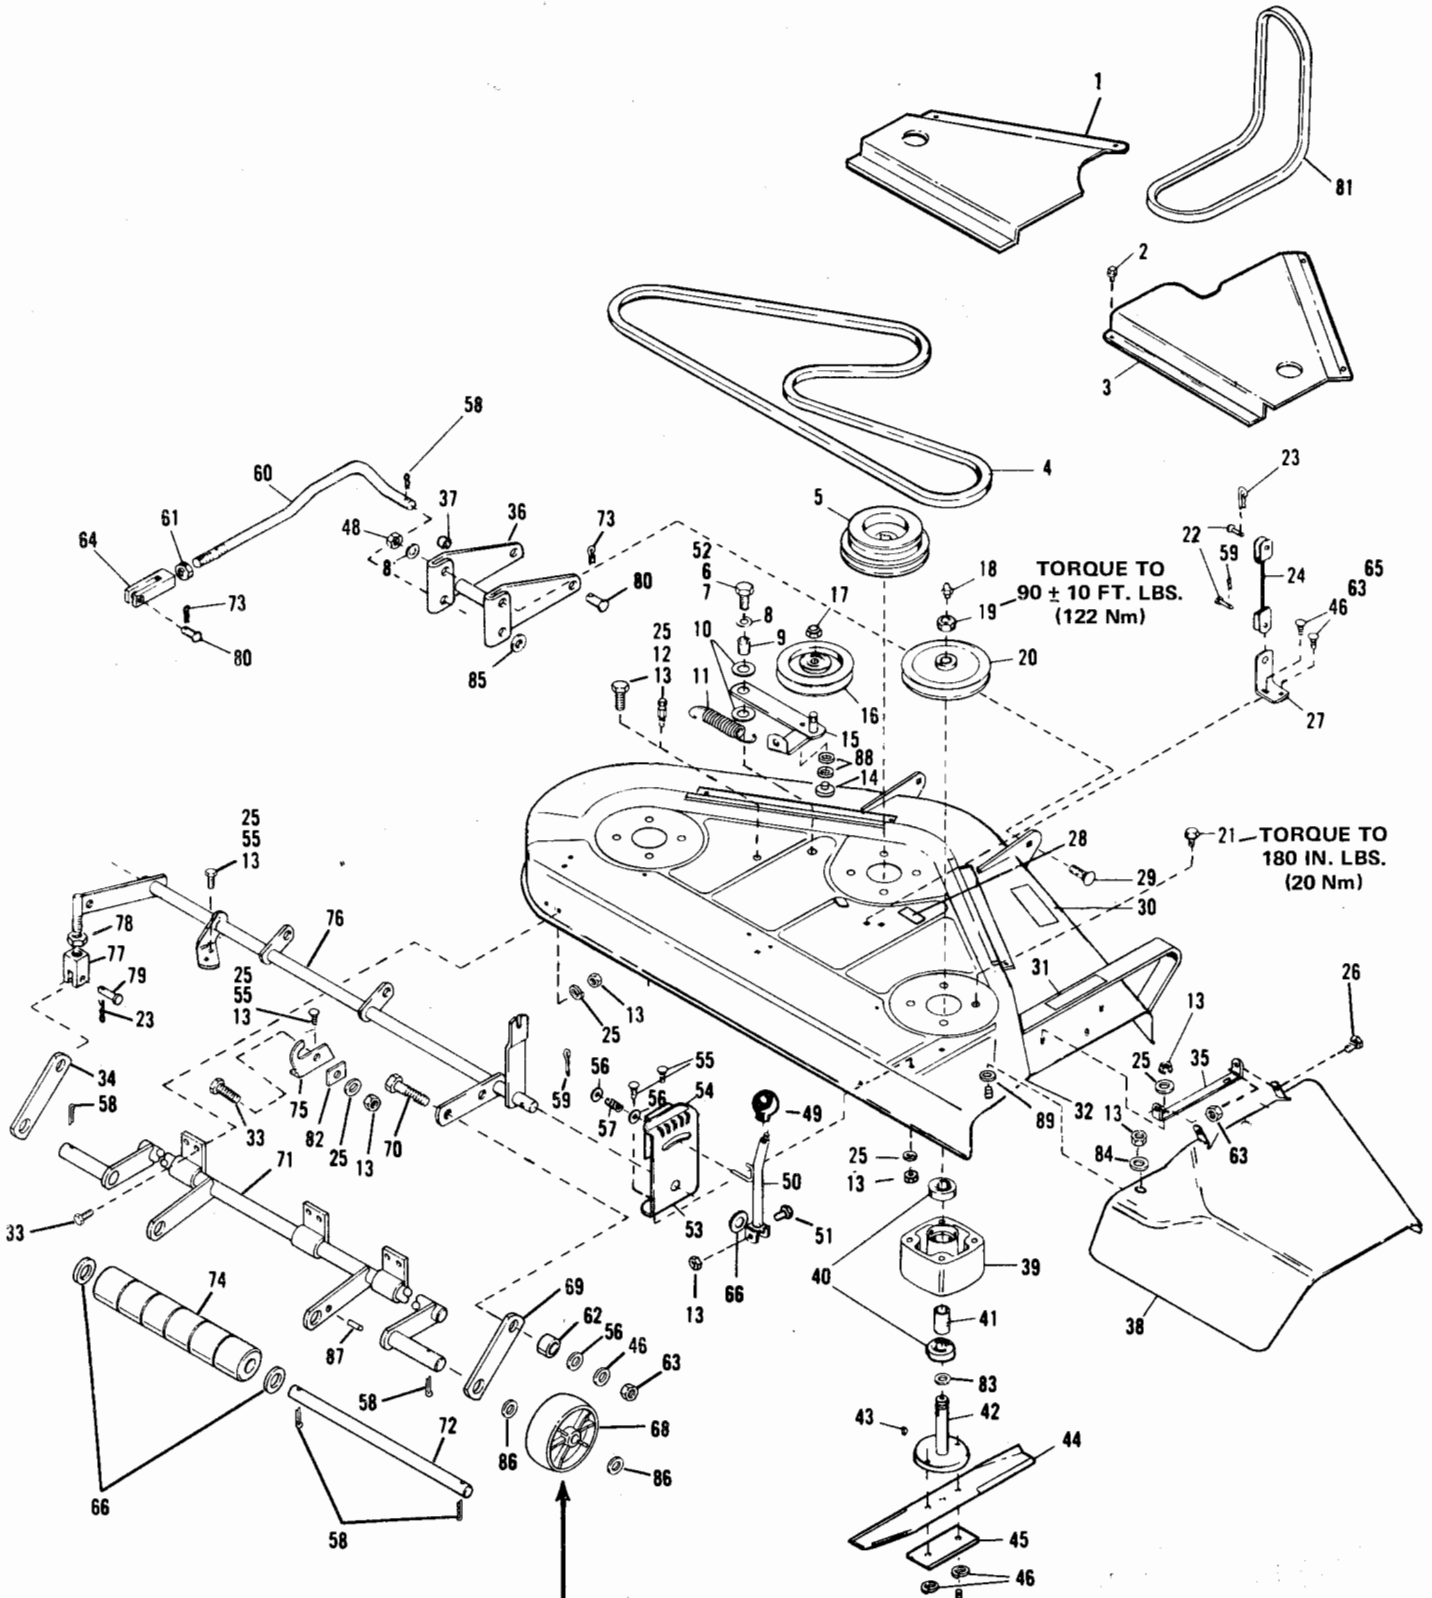

BOLENS 48 INCH MOWER ATTACHMENT

S/N
0100101-
0299999

67 68 67 66

REF. NO.	PART NO.	DESCRIPTION	NO. REQ'D.	REF. NO.	PART NO.	DESCRIPTION	NO. REQ'D.
1	1738012	Belt Cover, L.H. (1)(2)	1	44	1738571	Cutter Blade	3
	1742485	Belt Cover, L.H. (3)(4)	1	45	1724051	Plate	3
2	• 1185750	Flange Lock Screw, No. 10-24 x 5/8 (1)(2)	4	46	• 1100243	Lockwasher 3/8	9
	• 1185750	Flange Lock Screw, No. 10-24 x 5/8 (3)(4)	8	47	• 1100009	Cap Screw, 3/8-24 x 1	6
3	1738011	Belt Cover, R.H. (1)(2)	1	48	• 1185496	Self Lock Jam Nut, 1/2-13	2
	1742484	Belt Cover, R.H. (3)(4)	1	49	1724231	Knob	1
4	1736903	V-Belt (10.7")	1	50	1731777	Adjustment Rod Assembly	1
5	1728108	Drive Sheave	1	51	• 1100779	Screw, Hex Hd, 5/16-18 X 1-3/4	1
6	• 1734514	Lock Nut, 1/2-13	1	52	• 1100245	Lockwasher, 1/2	1
7	• 1100064	Cap Screw, 1/2-13 x 1-1/2	1	53	1734551	Lift Quadrant	1
8	• 1107385	Flat Washer, 1/2	3	54	1731800	Decal (Cutting Ht. Adj.)	1
9	1728030	Sleeve Bearing	1	55	• 1186099	Carriage Bolt, 5/16-18 x 7/8	6
10	1724929	Thrust Washer	2	56	• 1100255	Flat Washer 3/8	3
11	1724822	Extension Spring	1	57	1728075	Compression Spring	1
12	• 1100779	Hex Screw, 5/16-18 x 1-3/4	1	58	• 1100351	Cotter Pin, 1/8 x 1	6
13	1732499	Flange Nut, 5/16-18	20	59	• 1100346	Cotter Pin, 3/32 x 3/4	2
14	1724924	Wear Button	1	60	1739392	Tie Rod L.H.	1
15	1728020	Idler Arm Assembly	1		1738102	Tie Rod R.H.	1
16	1724925	Idler Pulley	1	61	1186235	Hex Nut, 5/8-11	2
17	• 1186247	Hex Nut Jam, 1/2-20	1	62	1738160	Spacer	1
18	1185976	Grease Fitting	3	63	• 1733398	Lock Nut, 3/8 x 16	5
19	• 1185093	Hex Nut, 3/4-16	3	64	1714573	Rod End	2
20	1727555	Blade Sheave	2	65	• 1186128	Carriage Bolt, 3/8-16 x 1	2
21	• 1724491	Screw, Flange Lock, 5/16 x 18 s 3/4	12	66	1185830	Special Washer	7
22	1112587	Clevis Pin, 3/8	2	67	1729299	Flange Bearing (1)(2)	4
23	1703011	Spring Cotter	2	68	1717649	Roller (1)(2)	2
24	1728672	Lift Cable	1		1740569	Gage Wheel (3)(4)	2
25	• 1100242	Lock Washer, 5/16	17	69	1738167	Connecting Link (1)(2)	1
26	• 1100913	Hex Screw, 3/8-16 x 7/8	2		1742421	Connecting Link (3)(4)	1
27	1728007	Lift Bracket	1	70	• 1100043	Cap Screw, 3/8-16 x 1-1/4	1
28	1728982	Decal (Belt Drive)	1	71	1738147	Pivot Shaft Assy (1)(2)	1
29	• 1186184	Carriage Bolt, 1/2-13 x 1-3/4	2		1742417	Pivot Shaft Assy (3)(4)	1
30	1736774	Decal (Caution)	1	72	1738111	Roller Shaft	1
31	1729037	Decal (Cut Line)	1	73	1723478	Hitch Pin	4
32	1738395	Base Assembly (1)(2)	1	74	1729035	Roller	6
	1742491	Base Assembly (3)(4)	1	75	1728646	Rod Support	1
33	• 1100078	Hex Screw, 5/16-18 x 7/8	7	76	1738214	Shaft Assembly (1)(2)	1
34	1738584	Connecting Link (1)(2)	1		1742416	Shaft Assembly (3)(4)	1
	1742422	Connecting Link (3)(4)	1	77	1731772	Rod End	1
35	1728005	Hinge Bracket	1	78	• 1186249	Jam Nut, 5/8-18	1
36	1737160	Drag Link Assembly	1	79	1890227	Clevis Pin	1
37	1728121	Sleeve Bearing	2	80	1726311	Clevis Pin	4
38	1728002	Discharge Deflector (1)	1	81	1739080	V-Belt (XL Models) (1)(2)(3)(4) 78.8"	1
	1736817	Discharge Deflector (2)(3)	1		1741577	V-Belt (XT Models) (2)(3)(4) 83.25"	1
	1740951	Discharge Deflector (4)	1	82	1741586	Rod Retainer	1
39	1724029	Spindle Housing	3	83	1740627	Special Washer	3
40	1185828	Ball Bearing	6	84	1713233	Special Flat Washer (2)(3)(4)	2
41	1724033	Spacer	3	85	• 1107387	Flat Washer 3/8	2
42	1742865	Shaft Assembly (1)(2)(3)	3	86	• 1107386	Flat Washer 5/8 (3)(4)	4
	1742625	Shaft Assembly (4)	3	87	1177625	Roll Pin 1/8 x 3/4" (3)(4)	1
43	1104436	Woodruff Key, 3/16 x 3/4	3	88	• 1103959	Flat Washer No. 10 (4)	2
				89	• 1107383	Flat Washer 5/16 (4)	2
				NI	1736796	Spray Paint, Dark Green	

• Common Hardware - Purchase Locally (Grade 5 where applicable)

- (1) Serial Numbers 0100101 thru 099999
- (2) Serial Numbers 0200101 thru 0299999
- (3) Serial Numbers 0300101 thru 0399999
- (4) Serial Numbers 0400101 thru 0499999