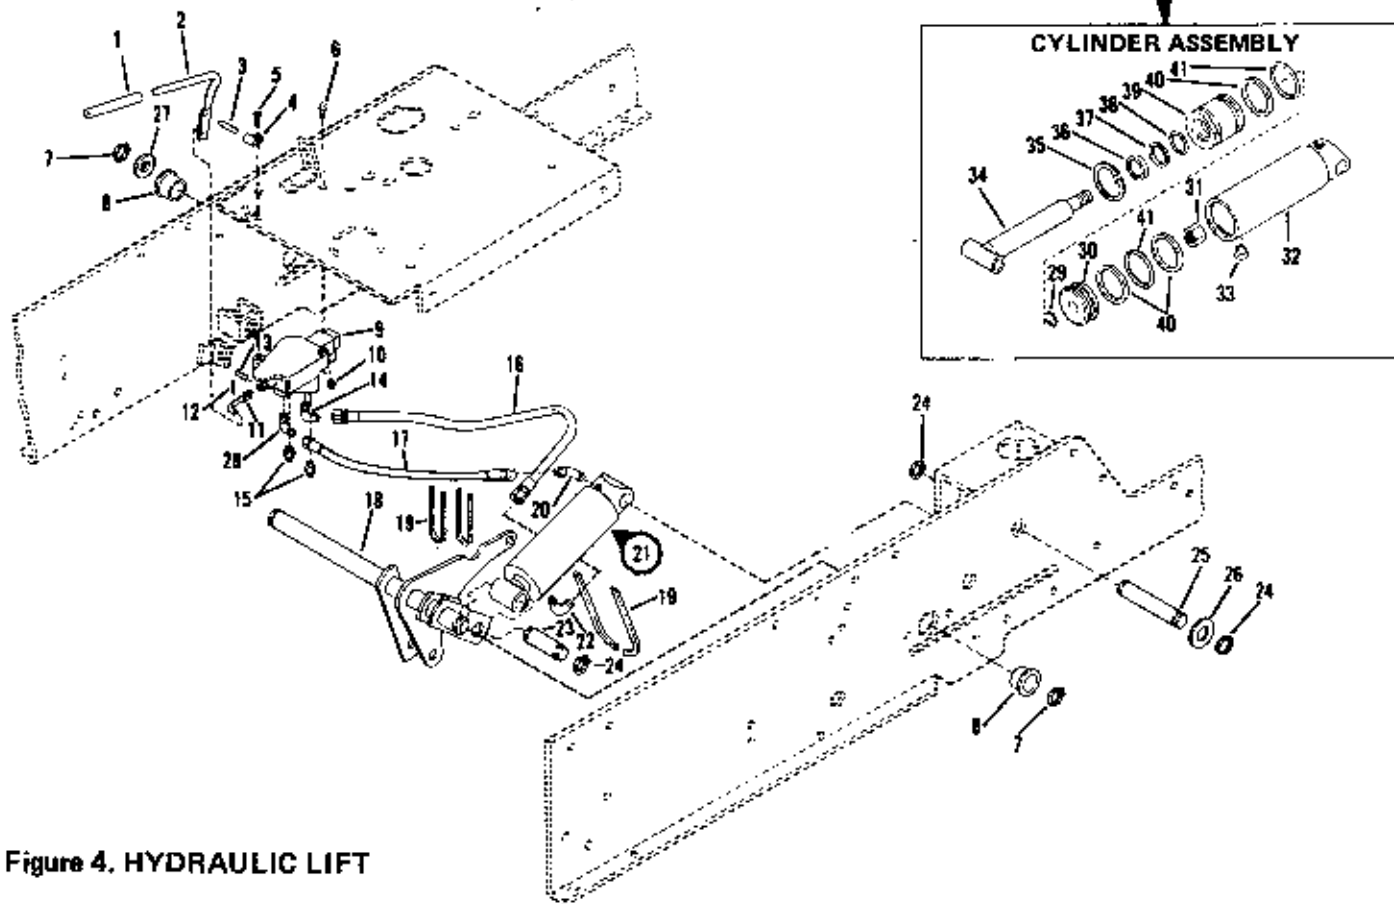

**Model 1664 (H16X1)**

(5) Serial Numbers 0100101 thru 0199999

MODELS 1458, 1658, & 1858

Figure 4. HYDRAULIC LIFT

REF. NO.	PART NO.	DESCRIPTION	NO. REQ'D.	REF. NO.	PART NO.	DESCRIPTION	NO. REQ'D.
1	1716470	Grip	1	22	1185739	Elbow, 90°	1
2	1729268	Lever, Lift	1	23	1724704	Pin, Cyl. Rod	1
3	1185271	Pin, Roll 7/32 x 1-1/8	1	24	1113527	Ring, Retaining	4
4	1732471	Clamp	2	25	1724703	Pin, Cyl. Anchor	1
5	• 1185750	Screw, Self Drilling No. 10-24 x 5/8	2	26	• 1708012	Washer, Flat 3/4	1
6	• 1186313	Screw, Hex. Hd. Flange Lock 1/4-20 x 1-1/4	2	27	1185816	Washer	AR
7	1118554	Ring, Retaining	2	28	1185902	Elbow 45°	1
8	1185728	Bushing	2	29	1177509	O-Ring	1
9	1723405	Valve	1	30	1724515	Piston	1
	1721820	Repair Kit		31	• 1110154	Nut, Hex. Lock 5/8-18	1
10	1186389	Nut, Hex. Whiz Lock 1/4-20	2	32	1729388	Tube Assembly, Hydraulic Cylinder	1
11	1724742	Link, Lever	1	33	1105620	Plug, Pipe (Plastic)	AR
12	• 1185850	Pin, Cotter, 5/64 x 3/4	1	34	1729390	Rod Assembly Hydraulic Cylinder	1
13	1185479	Pin, Roll 3/32 x 5/8	1	35	1118735	Ring, Internal Retaining	1
14	1185737	Elbow, 90°	1	36	1185266	Seal, Oil	1
15	1717563	Connector	2	37	1186019	Ring, Back Up	1
16	1733692	Assembly, Hose	1	38	1177395	O-Ring	1
17	1719179	Hose Assembly, Cylinder	1	39	1724511	Head, Cylinder	1
18	1729271	Shaft Assembly, Lift	1	40	1186018	Ring, Back Up	3
19	1805345	Tie, Cable	4	41	1186017	O-Ring	2
20	1185903	Elbow, 45°	1				
21	1729387	Cylinder Assembly, Hydraulic (Incl. Ref. No. 28 thru 41)	1				