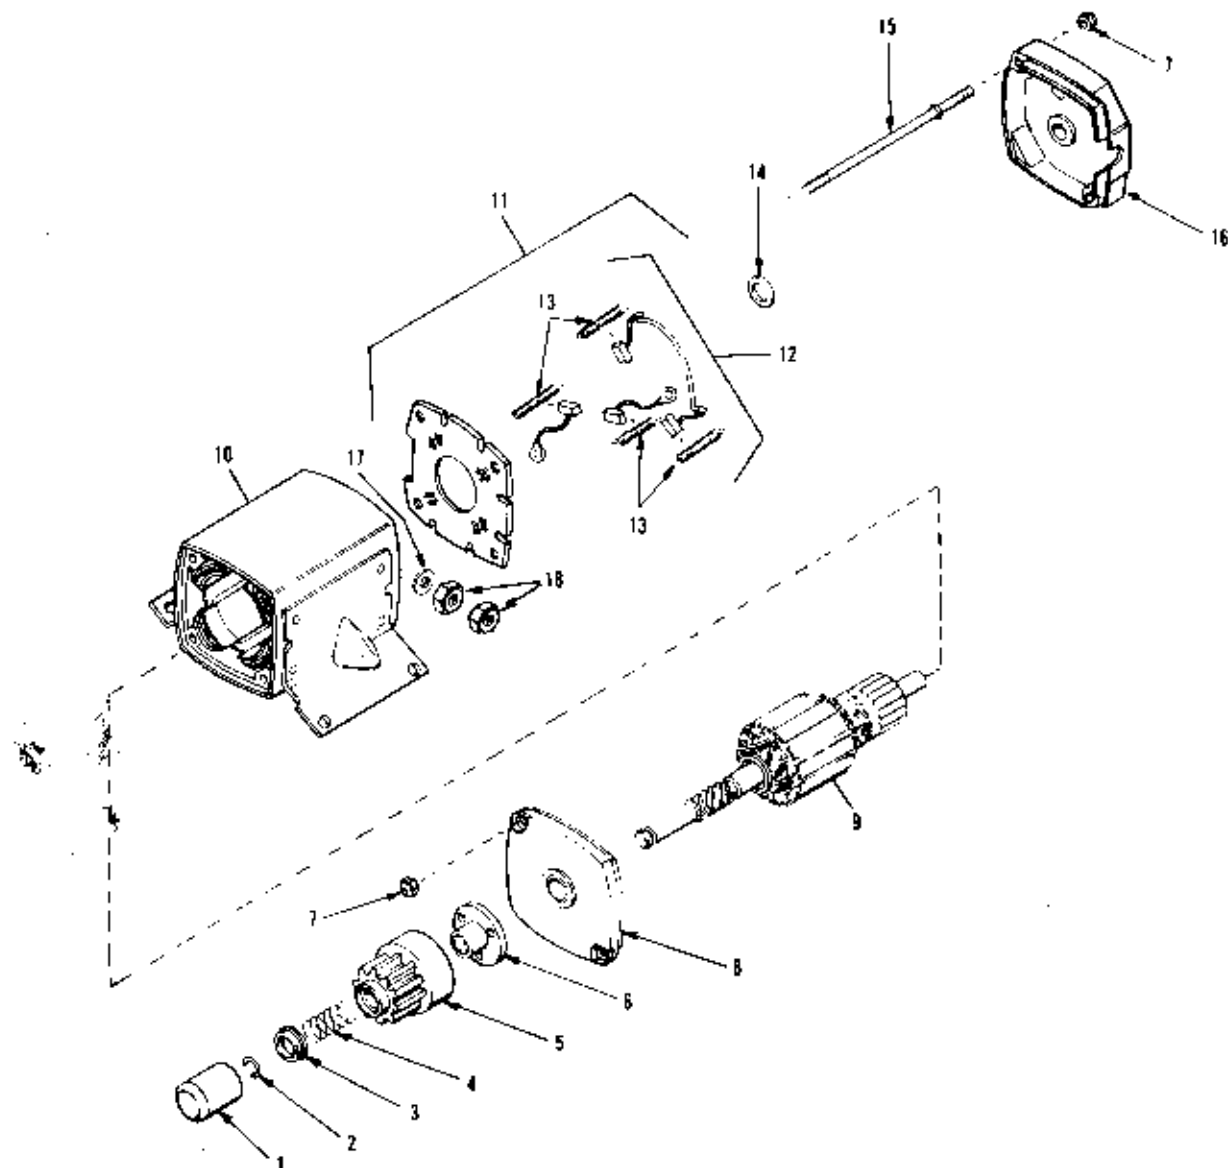

BOLENS 14 HP, 16 HP & 18 HP TRACTOR

REF. NO.	TECUMSEH PART NO.	DESCRIPTION	NO. REQ'D.
1	33841	Cover, Dust	1
2	33842	Ring, Retainer	1
3	33843	Retainer, Spring	1
4	33854	Spring, Anti-drift	1
5	33844	Gear	1
6	33433	Nut, Engaging	1
7	33450	Nut, Lock	4
8	33845	Cap Assy., Drive end	1
9	33846	Armature	1
10	33847	Housing Ass'y.	1
11	33848	Card Assy., Brush (incl. No. 12)	1

REF. NO.	TECUMSEH PART NO.	DESCRIPTION	NO. REQ'D.
12	33849	Brush & Spring Kit (Incl. 4 pcs. of No. 13)	1
13	33850	Spring, Brush	4
14	590500	Washer, Thrust	1
15	33851	Bolt, 10-32 x 5-1/4	2
16	33852	Cap Assy., Commutator end	1
17	650168	Washer, Flat	1
18	650723	Nut, Hex	2

STARTER ASSEMBLY (33835)