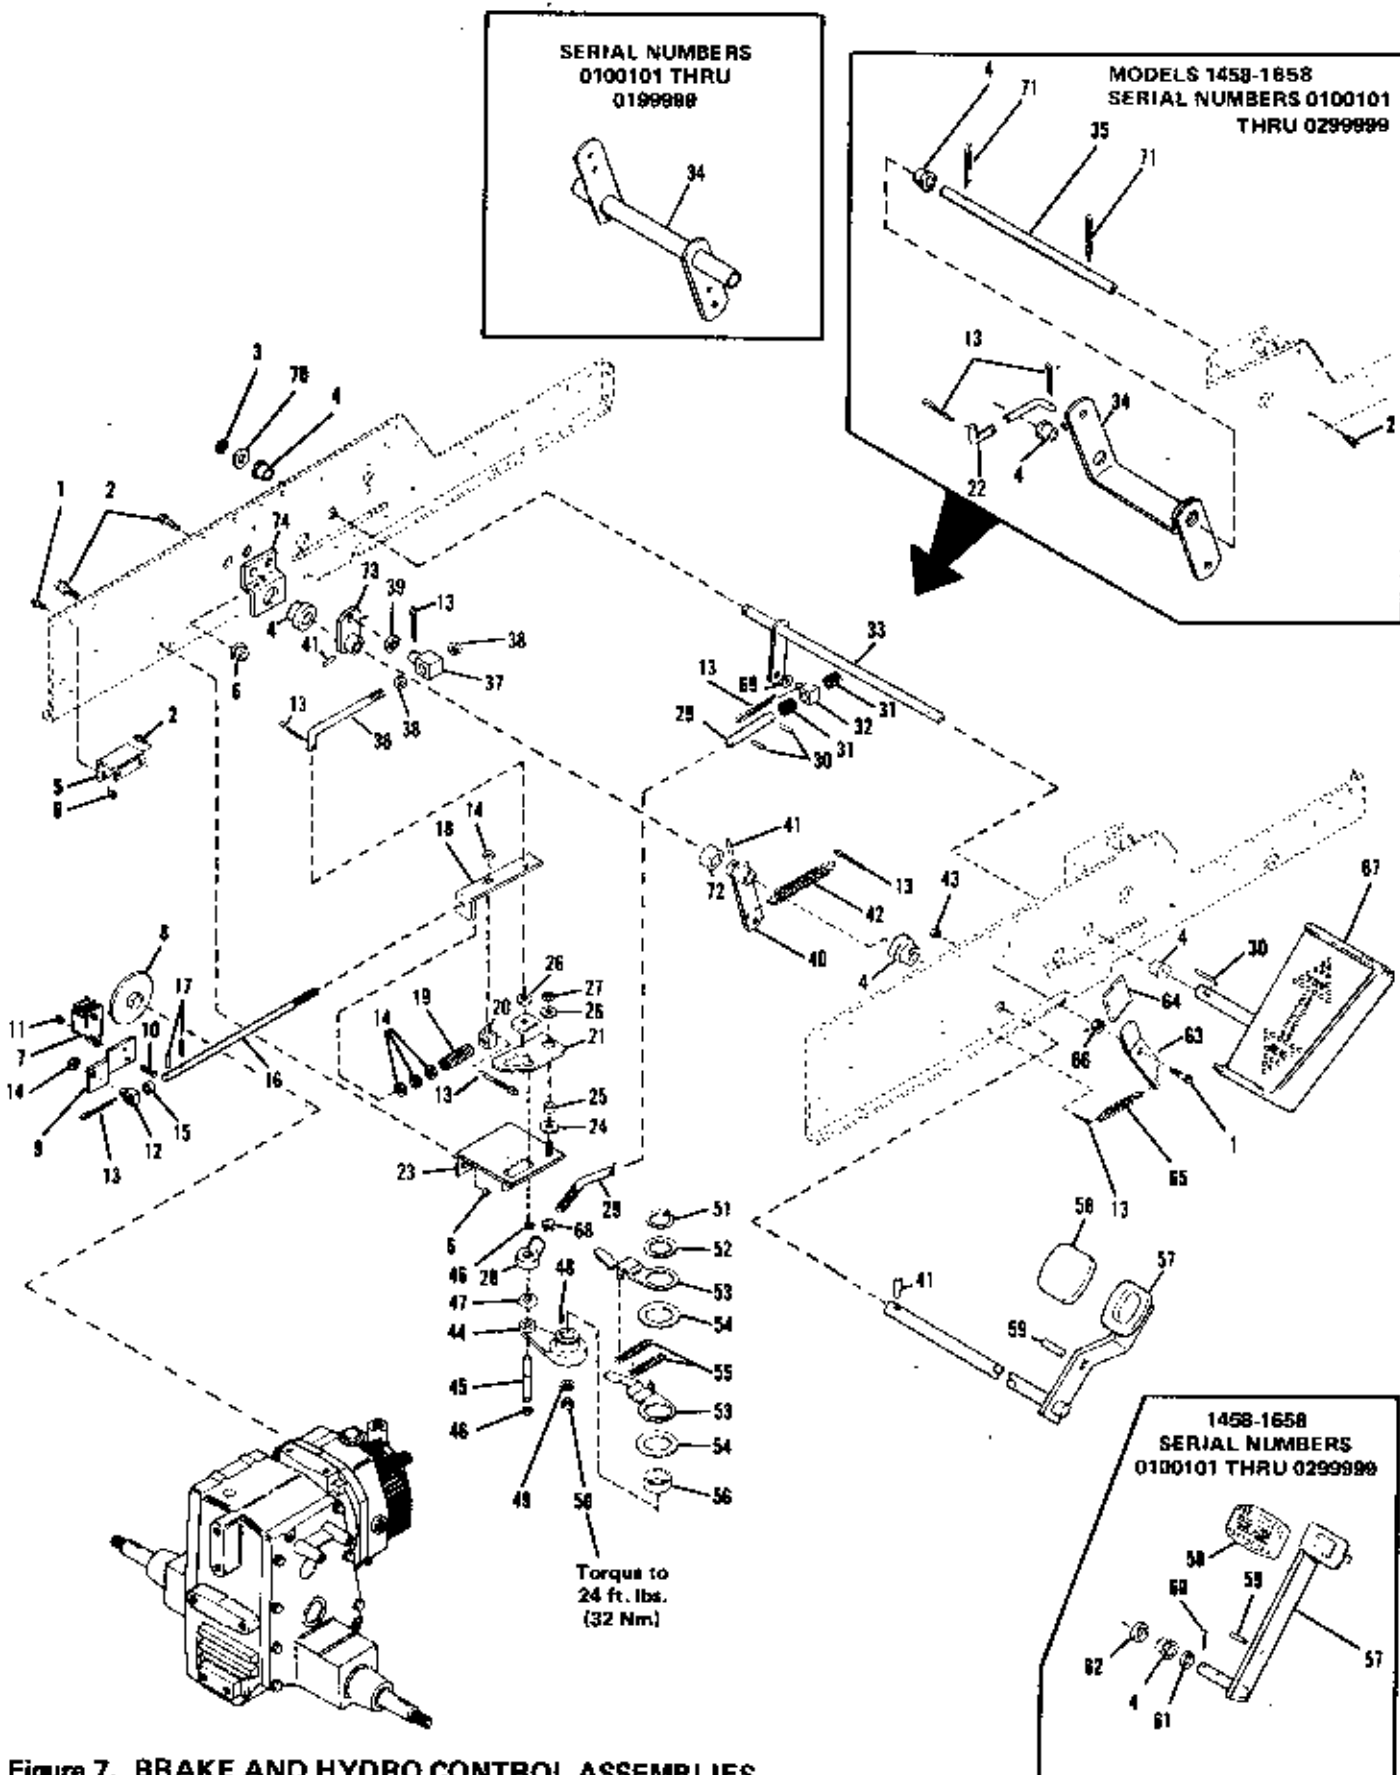

# BOLENS 12 HP, 14 HP, 16 HP & 18 HP TRACTOR

Figure 7. BRAKE AND HYDRO CONTROL ASSEMBLIES

**MODELS 1258, 1458, 1658, 1664 & 1858**

REF. NO.	PART NO.	DESCRIPTION	NO. REQ'D.	REF. NO.	PART NO.	DESCRIPTION	NO. REQ'D.
1	● 1186347	Screw, Hex Hd Flange Lock 3/8-16 x 1	3	38	1730209	Rod, Brake Control (1)(2)	1
2	● 1186345	Screw, Hex Hd Flange Lock 3/8-16 x 3/4	6		1737024	Rod Brake Control (3)(4)(5)	1
3	1118808	Ring, Retainer	1	37	1714663	Block, Pivot	1
4	1185802	Bearing, Flanged	4	38	● 1186259	Nut, Hex 3/8-16	2
5	1729496	Bracket, Transmission Support	1	39	1724403	Spacer	1
6	● 1186393	Nut, Hex Flange Lock 3/8-16	6	40	1739163	Arm Assembly, Brake (1)	1
7	1732361	Brake Assembly, Mechanical	1		1736227	Arm Assembly, Brake (2)	1
8	1729273	Disc Assembly, Brake	1		1739307	Arm Assembly, Brake (3)	1
9	1732367	Extension, Brake Arm	1		1742412	Arm Assembly, Brake (4)(5)	1
10	● 1100805	Screw, Hex Hd Cap 1/4-20 x 3/4	2	41	1732147	Pin, Drive Lock	2
11	● 1186389	Nut, Hex Whiz Lock 1/4-20	2	42	1720612	Spring, Extension	1
12	1725265	Block, Swivel	1	43	1733398	Locknut 3/8-16	1
13	● 1100348	Pin, Cotter 3/32 x 3/4	7	44	1722151	Arm, Speed Control	1
14	● 1107382	Washer, Flat 5/16	5	45	1734563	Pin, Control	1
15	1716729	Spacer	1	46	1118802	Ring, Retaining	2
16	1729217	Rod, Brake	1	47	1720699	Block, Cushion	1
17	1177625	Pin, Roll 1/8 x 3/4	2	48	1104435	Key, Woodruff	1
18	1732370	Bracket, Brake Rod	1	49	● 1107385	Washer, Flat - 1/2	1
19	1732393	Spring, Compression	1	50	● 1186233	Nut, Hex - 1/2-13	1
20	1725264	Block, Swivel	1	51	1185732	Ring, Retaining	1
21	1729213	Plate, Neutral	1	52	1720529	Washer, Thrust	1
22	1729218	Rod, Neutral Plate (1)	1	53	1720523	Arm, Neutralizer	2
23	1729445	Support Assembly, Neutral Plate	1	54	1720361	Washer, Thrust	2
24	1703052	Washer, Flat	1	55	1720928	Spring, Extension	2
25	1732369	Spacer, Tubular	1	56	1720706	Bearing	1
26	● 1107383	Washer, Flat 3/8	2	57	1729170	Pedal Assembly, Brake (1)(2)	1
27	● 1110108	Nut, Hex Lock-3/8	1		1737022	Pedal Assy., Brake (3)(4)(5)	1
28	1721612	Rod End	1	58	1725518	Pad, Pedal	1
29	1734562	Rod, Speed Control (1)	1	59	1120209	Pin, Roll	1
	1735091	Rod, Speed Control (2)(3)(4)(5)	1	60	● 1104222	Pin, Cotter 3/16 x 1-1/2 (1)(2)	1
30	1120210	Pin, Roll	3	61	1716495	Spacer (1)(2)	1
31	1721492	Spring, Compression	2	62	1727888	Spacer (1)(2)	1
32	1734827	Swivel	1	63	1726352	Lock, Brake	1
33	1729151	Shaft Assembly, Speed Control	1	64	1728696	Grip	1
34	1730206	Shaft Assembly, Brake (1)	1	65	1726640	Spring, Extension	1
	1736153	Shaft Assembly, Brake (2)	1	66	● 1186247	Hex Nut 1/2-20	1
35	1731716	Rod, Frame Support (1)	1	67	1729147	Pedal Assembly, Foot	1
	1736227	Rod, Frame Support (2)	1		● 1186246	Nut, Hex - 7/16-20	1
				69	1705108	Washer	1
				70	1715301	Thrust Washer	AR
				71	● 1100350	Cotter Pin 1/8 x 1 (2)	2
				72	1722957	Spacer (3)(4)(5)	1
				73	1737020	Arm Assembly (3)(4)(5)	1
				74	1737019	Bracket, Brake Shaft (3)(4)(5)	1