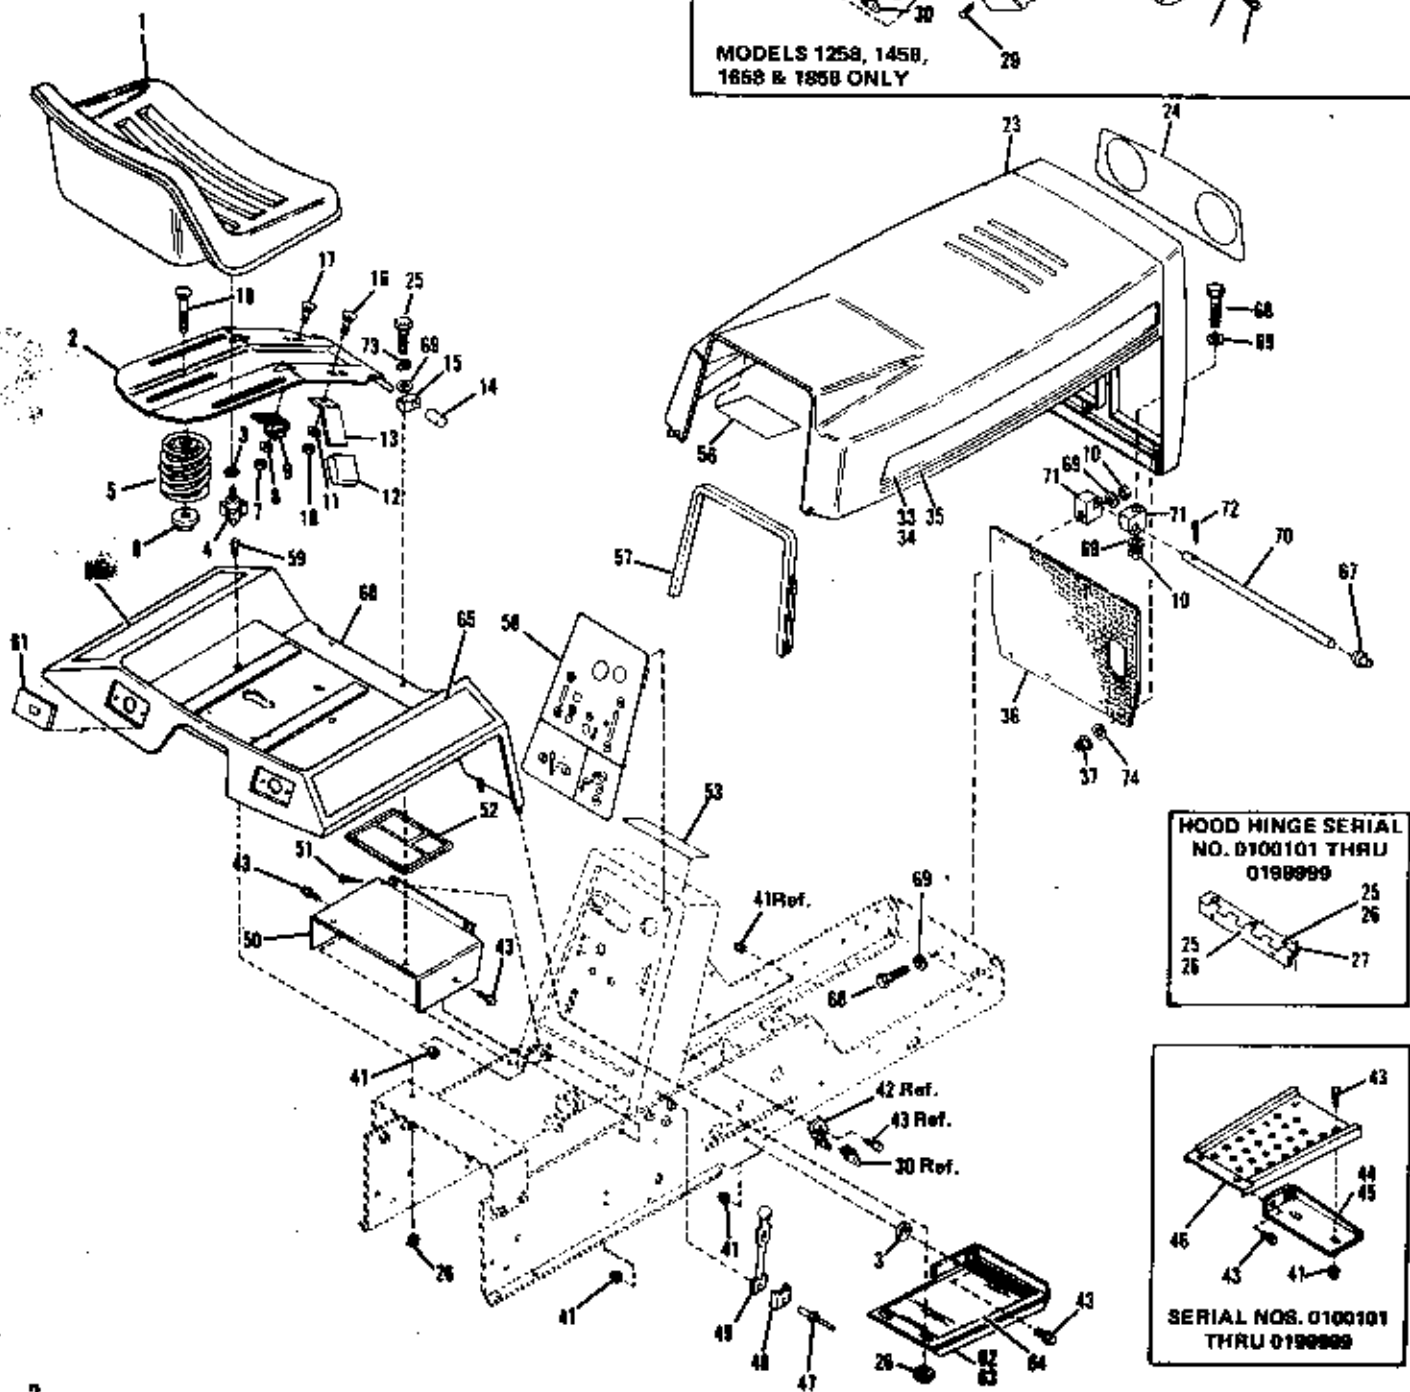

**Model 1664 (H16X1)**

Serial Numbers  
0100101 thru  
0199999

**Parts List**

**BOLENS 12 HP, 14 HP, 16 HP & 18 HP TRACTOR**

**MODEL 1258, 1458, 1658, 1664 & 1858**

REF. NO.	PART NO.	DESCRIPTION	NO. REQ'D.
1	1733027	Seat	1
	1733028	Seat (1258 S/N 01) (6)	1
2	1734115	Seat Support	1
3	1100258	Flat Washer, 3/8	4
4	1734269	Adjusting Knob	2
5	1733960	Spring	1
6	1735125	Nut & Washer	1
7	1186229	Nut 1/4-20	1
8	1100241	Flat Washer, 1/4	1
9	1734515	Actuator Bracket	1
10	1110107	Locknut 5/16-18	4
11	1705905	Bowed Washer (1)(2)(3)	1
12	1735054	Handle Grip (1)(2)(3)	1
13	1735517	Seat Stand Support (1)(2)(3)	1
14	1734898	Plastic Grip (1)	2
15	1714782	Swivel Block (1)	2
	1735265	Swivel Block (2)(3)(4)(5)	2
16	1186098	Carriage Bolt 5/16-18 x 3/4 (1)(2)(3)	1
17	1186067	Carriage Bolt 1/4-20 x 1/2	1
18	1186130	Carriage Bolt 3/8-16 x 1-1/4	1
19	1740767	Side Panel L.H. (1)(2)(3)(4)	1
20	1734812	Decal Warning (1)(2)(3)	1
21	1724492	Flange Lock Screw 1/4-20 x 1/2 (1)(2)(3)(4)	5
22	1107381	Flat Washer 1/4 (1)(2)(3)(4)	3
23	1736201	Hood & Grille (1)(2)(3)(4)	1
	1744030	Hood & Grille (5)	1
24	1730136	Grille Decal (1)	1
	1736202	Grille Decal (2)(3)(4)	1
	1744109	Grille Decal (5)	1
25	1186331	Flange Lock Screw 5/16-18 x 1 (1)(2)	2
	1739210	Hex Hd. Tapping Screw 5/16-18 x 1-1/4 (3)(4)(5)	2
26	1186391	Flange Locknut 5/16-18	6
27	1731986	Hood Hinge (1)	1
28	1731337	Support Bracket (1)(2)(3)(4)	1
29	1110685	Rd Hd Screw 1/4-20 x 5/8 (1)(2)(3)(4)	4
30	1185456	Speed Nut (1)(2)(3)(4)	4
31	1732162	Acoustical Foam (1)	2
32	1186307	Flange Lock Screw 1/4-20 x 3/8 (1)	4
33	1734868	L.H. Identification Decal (1)	1
	1736196	L.H. Identification Decal (2)(3)(4)	1
	1744145	L.H. Identification Decal (5)	1
34	1734869	R.H. Identification Decal (1)	1
	1736197	R.H. Identification Decal (2)(3)(4)	1
	1744146	R.H. Identification Decal (5)	1
35	1730137	Stripe Decal (1)	1
36	1734347	Grille Screen (1)	1
	1736299	Grille Screen (2)	1
	1739056	Grille Screen (3)(4)(5)	1
37	1736399	Flange Locknut	4
38	1186389	Flange Locknut 1/4-20 (1)	4
39	1740764	Side Panel R.H. (1)(2)(3)(4)	1
40	1100254	Flat Washer, 1/4 (1)(2)(3)(4)	2
41	1186393	Flange Locknut 3/8-16	6