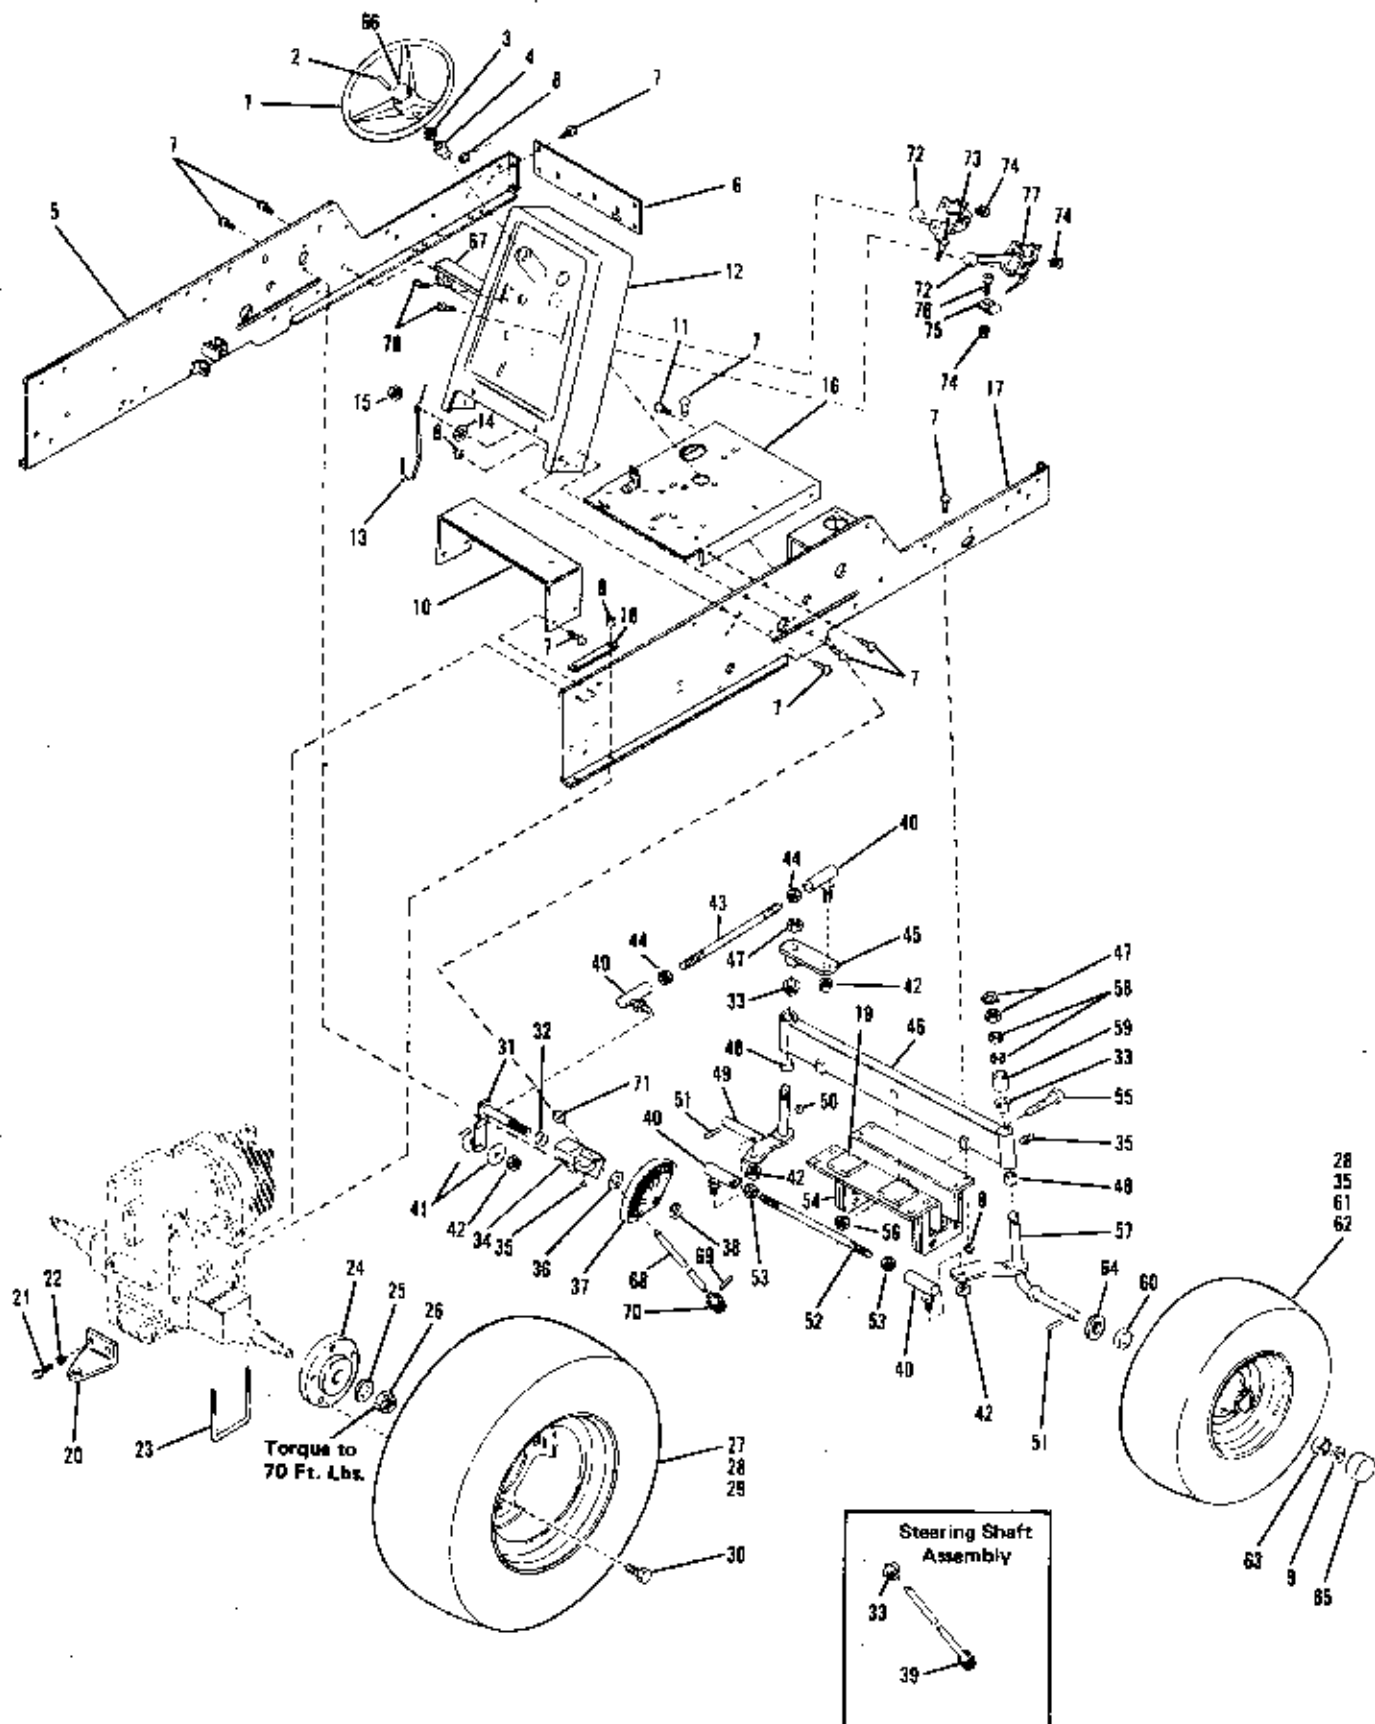

BOLENS 12 HP, 14 HP, 16 HP & 18 HP TRACTOR

Figure 6. FRAME STEERING AND AXLE ASSEMBLIES

MODELS 1258, 1458, 1658, 1664 & 1858

REF. NO.	PART NO.	DESCRIPTION	NO. REQ'D.
1	1727284	Wheel, Steering (1)	1
	1736907	Wheel, Steering (2)(3)(4)(5)	1
2	1185279	Pin, Roll 1/4 x 2-1/4	1
3	1708012	Washer, Flat	2
4	1723894	Bearing, Steering	1
5	1734326	Frame Assembly, L.H. (1)	1
	1734323	Frame Assembly, L.H. (2)	1
	1739091	Frame Assembly, L.H. (3)	1
	1742087	Frame Assembly, L.H. (4)(5)	1
6	1733210	Brace (1)(2)(3)	1
	1742086	Brace (4)(5)	1
7	1186345	Screw, Hex Hd. Flange Lock 3/8-16 x 3/4	28
8	1186393	Nut, Flange Lock, 3/8-16	21
9	121898	Thrust Washer	2
10	1734656	Support, Seat	1
11	1186348	Screw, Hex Hd. Flange Lock 3/8-16 x 1-1/4	1
12	1732682	Panel Assembly, Instrument (1)	1
	1735425	Panel Assembly, Instrument (2)	1
	1739101	Panel Assembly, Instrument (3)	1
	1742099	Panel Assembly, Instrument (4)(5)	1
13	1731966	Hook, Cable	1
14	1100256	Washer, Flat 3/8	1
15	1110108	Nut, Lock 3/8-16	1
16	1734731	Support Assembly, Battery & Gas Tank (1)(2)(3)	1
	1741729	Support Assembly, Battery & Gas Tank (4)(5)	1
17	1734324	Frame Assembly, R.H. (1)(2)	1
	1739088	Frame Assembly, R.H. (3)	1
	1742088	Frame Assembly, R.H. (4)(5)	1
18	1730692	Doubler, Rear	2
19	1734878	Engine Mount Bumper (1)	2
20	1724698	Draw Bar	2
21	1100055	Screw, Hex Hd., 1/2-13 x 1-1/4	1
22	1100245	Washer, Lock 1/2	2
23	1727898	"U" Bolt	2
24	1726679	Hub, Wheel	2
25	1708599	Spacer	2
26	1120390	Nut, Hex, 3/4-10	2
27	1724717	Wheel Assembly (1458 S/N 02, 03, 1658 S/N 02, 1858 S/N 01)	2
	1715787	Wheel Assembly (1658 S/N 01)	2
	1724718	Wheel Assembly (Remaining Models)	2
28	1718086	Valve	4
29	1732926	Tire, 23 x 10.50-12 (1458-1658 1858)	2
	1733081	Tire, 23 x 8.50-12 (1258-1664)	2
30	101085	Bolt, Hub	10
31	1731782	Arm Assembly, Steering	1
32	1733707	Spacer, Tubular	1
33	1185035	Bushing, Flange	2
34	1733488	Bracket, Steering Support (1)(2)(3)	1
	1740753	Steering Support (4)(5)	1
35	1185976	Fitting, Grease Thd Forming	5
36	1733442	Washer, Shim	AR