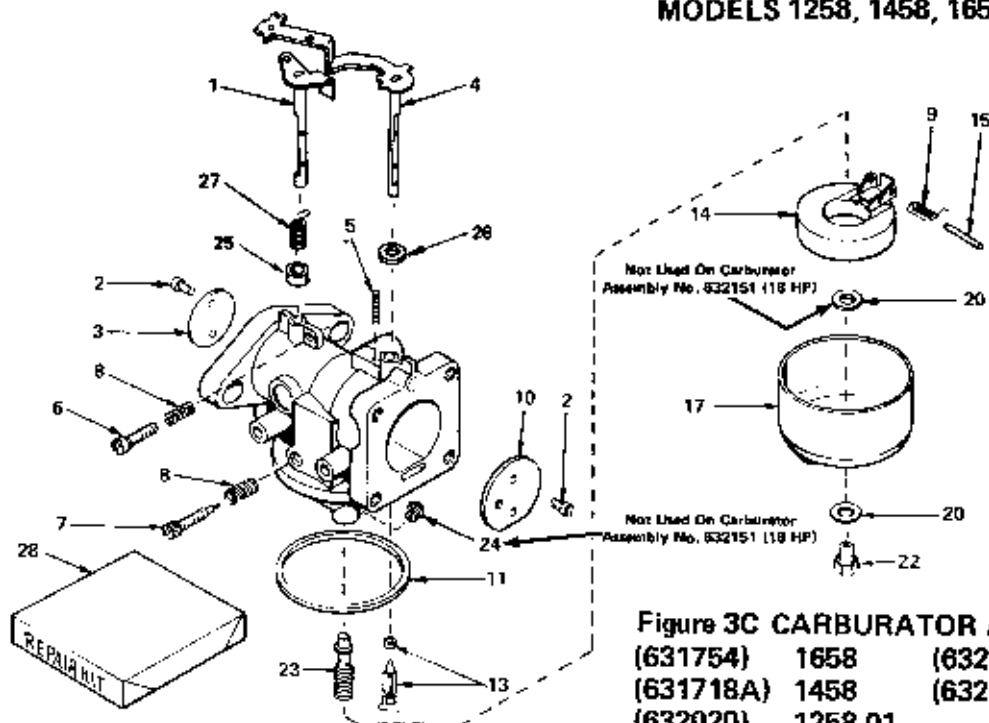

MODELS 1258, 1458, 1658, 1664 & 1858

Figure 3C CARBURATOR ASSEMBLY
(631754) 1658 (632193) 1258-02
(631718A) 1458 (632159) 1858-02
(632020) 1258-01
(632151) 1858-01

REF. NO.	TECUMSEH PART NO.	DESCRIPTION	NO. REQ'D
1	631681	Shaft & Lever Assy., Throttle (Incl. No. 2)	1
	632152	Shaft & Lever Assy., Throttle (Incl. No. 2)(3A) . .	1
	632160	Shaft & Lever Assy., Throttle (Incl. No. 2)(4A) . .	1
2	30357	Screw, Rd. Hd., 6-32 x 1/4 (Early Production)	4
	650506	Screw, Pan Hd. 4-40 x 3/16 (Late Production)(3A)(4A)	4
3	631682	Shutter, Throttle	1
4	631683	Shaft & Lever Assy., Choke (Incl. No. 2)	1
5	27113	Spring, Choke Stop	1
6	650399	Screw, Throttle Adjusting . .	1
7	*27112	Needle, Idle Adjusting	1
8	27114	Spring, Adjusting	2
9	31503	Spring, Float Shaft(2)(3)(3A)	1
	632017	Spring, Float Shaft(1)(4)(4A)	1
10	631684	Shutter, Choke	1
11	*27109	Gasket, Bowl-to-body	1
13	*631687	Valve, Seat & Spring Assy.(Incl. No. 9)(1)(3)(3A)	1
	632024	Valve, Seat & Spring Assy.(Incl. No. 9)(2)(4)(4A)	1
14	27105	Float	1

REF. NO.	TECUMSEH PART NO.	DESCRIPTION	NO. REQ'D
15	*27106	Shaft, Float	1
17	29170	Bowl, Float	1
20	*27110	Gasket, Bowl-to-body	2
22	631713	Nut, Float Bowl (1)(2)(3) . . .	1
	632194	Nut, Float Bowl(3A)	1
	532154	Nut, Float Bowl (4)(4A)	1
	*632154	Nut, Float Bowl (4)	1
23	631685	Nozzle, Main (1)	1
	631942	Nozzle, Main (2)	1
	632022	Nozzle, Main (3)(3A)	1
	632153	Nozzle, Main (4)(4A)	1
24	631852	Fuel Jet, Main (1)	1
	632018	Fuel Jet, Main (2)	1
	632023	Fuel Jet, Main (3)	1
25	632039	Seal, Throttle Shaft Dust	1
26	632040	Seal, Choke Shaft Dust	1
27	32096	Spring, Throttle Return	1
28	631719	Repair Kit (Incl. items marked*) (1) (3)	1
	632025	Repair Kit (Incl. items marked*) (2)	1
	632156	Repair Kit (Incl. items marked* (4)	1
	632155	Repair Kit (Incl. items marked* (4)(4A)	1
	632195	Repair Kit (Incl. items marked* (3A)	1

(1) Model 1658 - Tecumseh Carburetor (631754)
(2) Model 1458 - Tecumseh Carburetor (631718A)
(3) Model 1258 - Tecumseh Carburetor (632020)

(3A) Model 1258 - Tecumseh Carburetor (632193)
(4) Model 1858 - Tecumseh Carburetor (632151)
(4A) Model 1858 - Tecumseh Carburetor (632159)