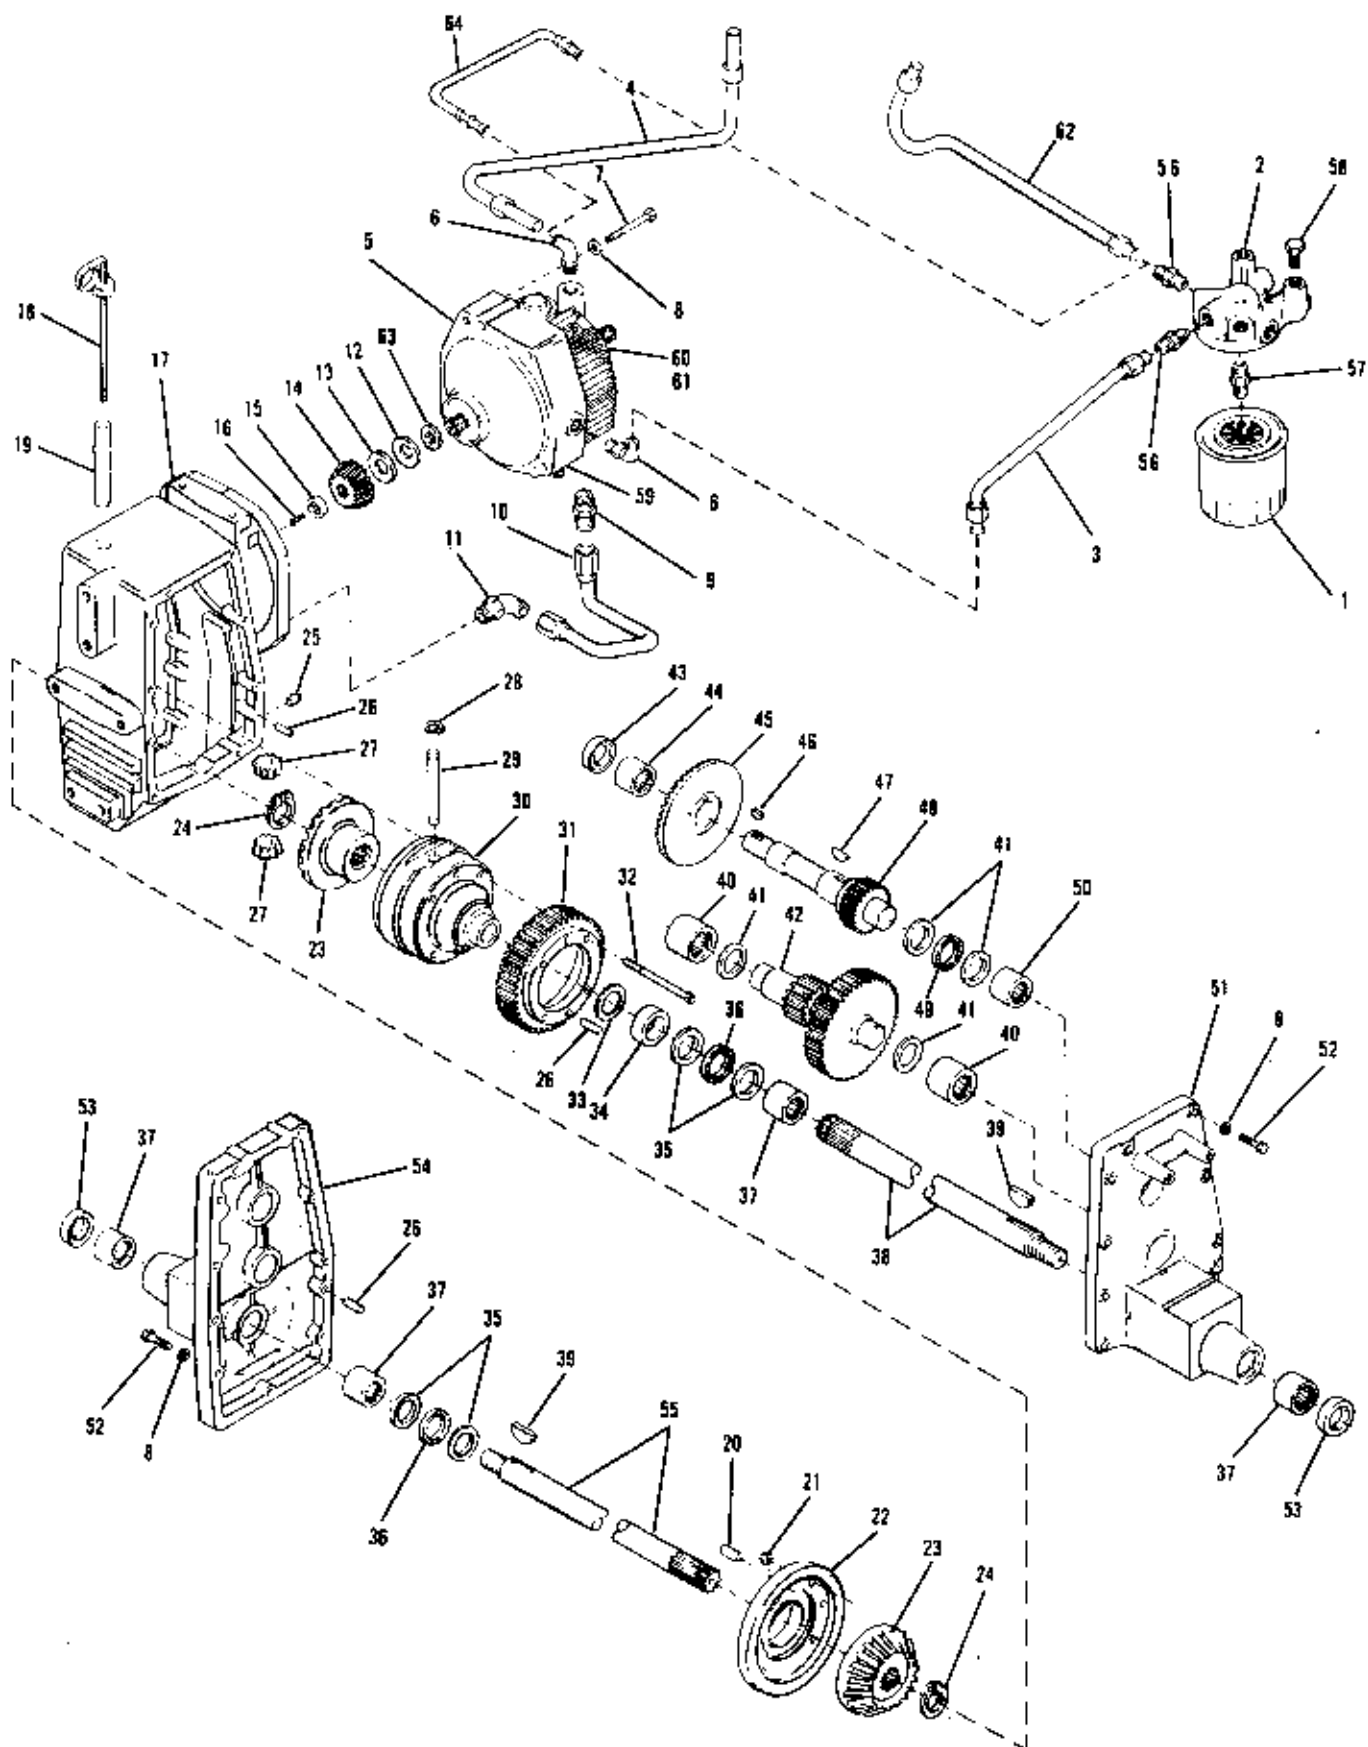

# BOLENS 12 HP, 14 HP, 16 HP & 18 HP TRACTOR

Figure 3. HYDRO AND TRANSAXLE ASSEMBLY

REF. NO.	PART NO.	DESCRIPTION	NO. REQ'D.	REF. NO.	PART NO.	DESCRIPTION	NO. REQ'D.
1	1726450	Filter	1	34	1729497	Spacer, Tubular	1
2	1734345	Manifold, Filter	1	35	1185730	Race, Thrust	4
3	1734354	Tube Assembly, Return	1	36	1185729	Bearing, Thrust	2
4	1729265	Tube Assembly, Pump to Valve (1458, 1658, 1858)	1	37	1727637	Bearing, Needle	4
5	1729274	Transmission, Hydrostatic (1)(2)(3)(4)	1	38	1737619	Axle, R.H. (2)	1
	1743881	Transmission Hydrostatic (5)	1		1735134	Axle, R.H. (3)(4)(5)	1
6	1185737	Elbow 90°	2	39	1100281	Key, Woodruff	2
7	• 1100770	Screw, Hex Hd Cap 3/8-16 x 2-3/4	4	40	1186010	Bearing, Needle	2
8	• 1100243	Washer, Lock - 3/8	21	41	1186002	Race, Thrust	4
9	1186464	Connector	1	42	1729258	Gear Assembly, Cluster	1
10	1729264	Tube Assembly, Suction	1	43	1185882	Seal, Oil	1
11	1724390	Elbow, 90°	1	44	1187731	Bearing, Needle	1
12	1730374	Washer, Shim (.005)	AR	45	1724079	Gear	1
13	1730375	Washer, Shim (.015)	AR	46	1100276	Key, Woodruff	1
14	1729531	Gear, Bevel Pinion 18T	1	47	1100279	Key, Woodruff	1
15	1729559	Spacer	1	48	1729257	Shaft Assembly, Pinion	1
16	1741832	Screw, Hex Hd Cap 1/4-20 x 5/8	1	49	1185764	Bearing, Thrust	1
17	1732450	Housing, Transaxle	1	50	1185774	Bearing, Needle	1
18	1724092	Dipstick	1	51	1729255	Cover, Transaxle R.H.	1
19	1724090	Tube	1	52	• 1100047	Screw, Hex Hd Cap 3/8-16 x 1-1/2	17
20	1733103	Pin, Dowel - 5/16	2	53	1185295	Oil Seal	2
21	• 1186459	Nut, Hex Lock - 5/16-18 Grade 8	4	54	1729253	Cover, Transaxle L.H.	1
22	1728645	Cover, Differential	1	55	1737618	Axle, L.H. (2)	1
23	1726646	Gear	2		1735133	Axle, L.H. (3)(4)(5)	1
24	1185689	Ring, Retaining	2	56	1721989	Connector	2
25	1185930	Plug, Pipe	1	57	1721921	Coupling	1
26	1110189	Pin, Dowel - 3/8	6	58	• 1186345	Flange Lock Screw 3/8-16 x 3/4	2
27	1713466	Pinion	2	59	1724370	Control Shaft Seal	1
28	1118808	Ring, Retaining	2	60	1724376	Input Shaft Seal	1
29	1727641	Shaft, Pinion	1	61	1724377	Grass Shield	1
30	1729972	Carrier, Differential	1	62	1734549	Tube Assembly, Filter to Valve (1458, 1658, 1858)	1
31	1729260	Gear, Axle 47 T	1	63	1705093	Shim (.028)	AR
32	1733684	Screw, Flange - 5/16-18 x 4.00	4	64	1734144	Tube Assy. Pump to Filter (1258)(1664)	1
33	1800338	Shim	AR	NI	1728407	Sealant	AR