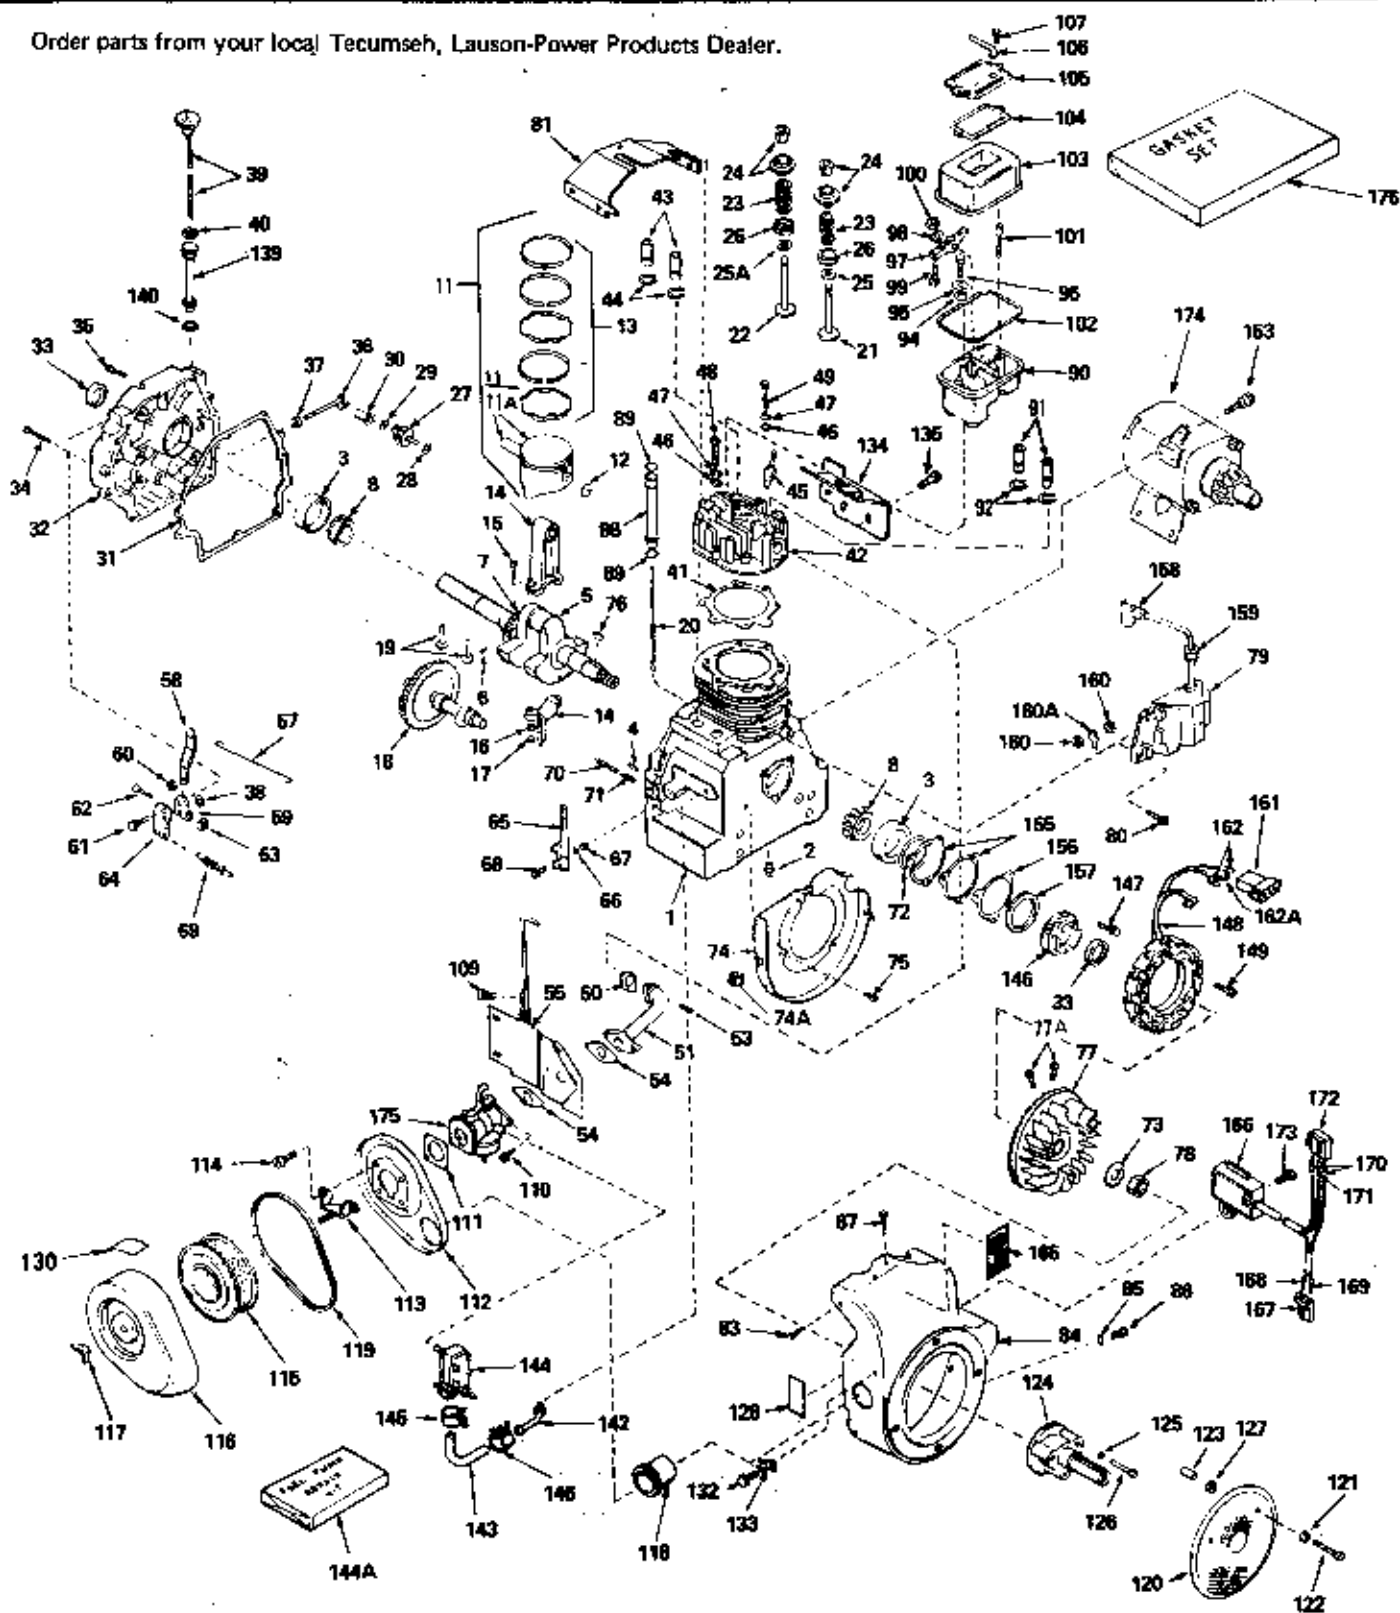

Order parts from your local Tecumseh, Lauson-Power Products Dealer.

MODEL 1858 TECUMSEH ENGINE ASSEMBLY (OH180-180002) S/N 0100101-0199999
MODEL 1858 TECUMSEH ENGINE ASSEMBLY (OH180-180002A) S/N 0200101 AND LATER
MODEL 1658 & 1664 TECUMSEH ENGINE ASSEMBLY (OH160-170089A)
Figure 9. MODEL 1458 TECUMSEH ENGINE ASSEMBLY (OH140-160027B)
MODEL 1258 TECUMSEH ENGINE ASSEMBLY (OH120-175007) S/N 0100101-0199999
MODEL 1258 TECUMSEH ENGINE ASSEMBLY (OH120-175007A) S/N 0200101 AND LATER