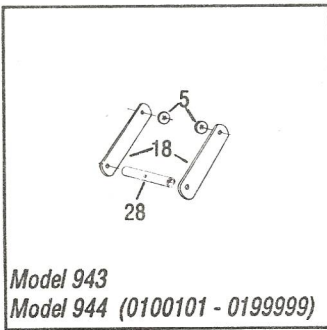

Frame Steer

Models 943, 944, and 966

Ref Part #	Description	Qty.
1 1813679	Seat (1) (2).....	1
1813769	Seat (3) (4) (5) (6).....	1
2 1813495	Seat Adapter (1).....	2
1813236	Seat Adapter (2) (3) (4).....	2
1813852	Seat Adapter (5) (6).....	2
3 1813283	Screw.....	2
4 1813499	Screw.....	4
5 1813249	Starlock.....	6
6 1813493	Attachment Seat, Right (1).....	1
1813242	Attachment Seat, Right (2) (3) (4) (5) (6).....	1
10 1813494	Attachment Seat, Left (1).....	1
1813243	Attachment Seat, Left (2) (3) (4) (5) (6).....	1
11 1813262	Washer.....	2
12 1813492	Adjusting Knob.....	2
13 1813329	Spring Shackle.....	1
14 1813332	Seat Rod.....	1
18 1813335	Tie Bar.....	2
19 1813232	Split Pin (1) (2) (3) (4).....	2
20 1813172	Spring Nut.....	1
21 1813331	Spring.....	1
23 1813296	Screw (1) (2).....	2
24 1813108	Screw (1) (2) (3) (4).....	2
25 1813333	Stop Washer (1) (2).....	2
26 1813321	Nut (1) (2).....	2
28 1813336	Intermediate Bar (1) (2) (3).....	1
1813801	Intermediate Bar (4) (5) (6).....	1
30 1813559	Shaft.....	1
31 1813327	Control Rod.....	1
32 1813328	Starlock.....	2
36 1813334	Tensioning Rod (1).....	1
1813727	Tensioning Rod (2) (3) (4) (5) (6).....	1
37 1813728	Spacer (2) (3) (4) (5) (6).....	1
38 1813372	Handle.....	1
39 1813366	Bar.....	1

Ref Part #	Description	Qty.
40 1813176	Plastic Knob.....	1
41 1813369	Nut.....	1
42 1813368	Spring.....	1
43 1813367	Push Rod.....	1
44 1813239	Rivet.....	1
45 1813246	Lockwasher.....	1
46 1813370	Locating Clutch (1) (2) (3).....	2
1813802	Locating Clutch (4) (5) (6).....	2
47 1813506	Lockwasher.....	1
48 1813615	Lifting Shaft (1) (2) (3) (4) (5) (6).....	1
49 1813228	Locating Pin.....	1
50 1813363	Bearing (1) (2) (3).....	2
1813803	Bearing (4) (5) (6).....	2
51 1813362	Locking Plate.....	1
52 1813365	Lift Arm (1).....	1
1813258	Lift Arm (2) (3) (4) (5) (6).....	1
54 1813300	Screw.....	2
55 1813364	Nut.....	2
56 1813582	Eye Bolt.....	1
57 1813255	Washer.....	1
58 1813770	Shaft (3) (4) (5) (6).....	1
59 1813771	Lock Washer (3) (4) (5) (6).....	1
60 1813804	Axle (4) (5) (6).....	1

Model 943

- (1) Serial Numbers 0100101 - 0199999
- (2) Serial Numbers 0200101 - 0399999

Model 944

- (3) Serial Numbers 0100101 - 0199999
- (4) Serial Numbers 0200101 - 0201700
- (5) Serial Numbers 0201701 - 0299999

Model 966

- (6) Serial Numbers 0100101 - 0199999