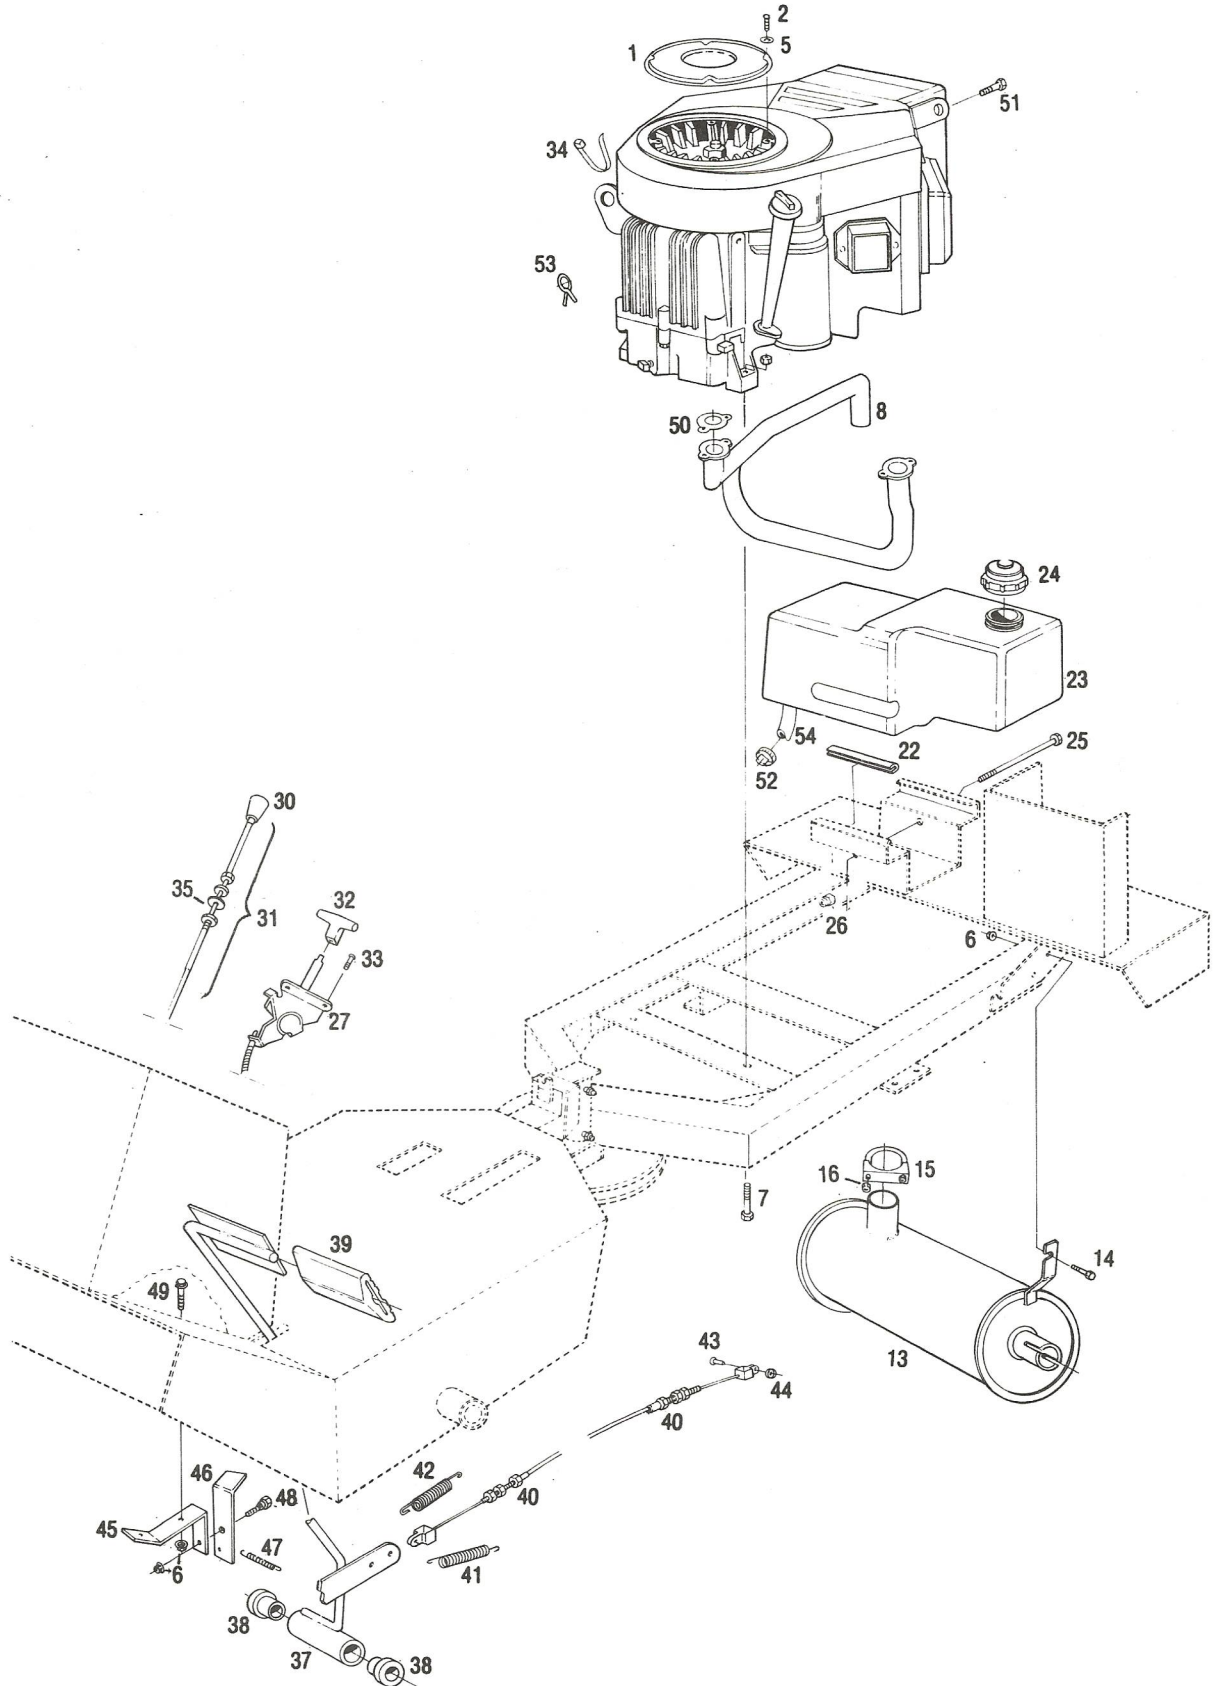

Frame Steer

Ref #	Part #	Description	Qty.
1	1813920	Fan Guard.....	1
2	1813921	Screw.....	1
5	1813227	Flat Washer	1
6	1813321	Nut.....	1
8	1813923	Exhaust Pipe.....	1
13	1813924	Silencer.....	1
14	1813296	Screw.....	1
15	1813425	Clamp Assembly.....	1
16	1813272	Nut.....	1
22	1813821	Protection Strip	1
23	1813822	Fuel Tank Assembly	1
24	1813823	Fuel Cap	1
25	1813824	Screw.....	1
26	1813268	Nut.....	1
27	1813925	Gas Control.....	1
30	1813926	Choke Control.....	1
31	1813257	Flat Washer	1
32	1813656	Handle	1
33	1733342	Screw.....	1
34	1735625	Cable Holder.....	1

Ref #	Part #	Description	Qty.
35	1813262	Flat Washer	1
37	1813632	Brake Pedal Assembly.....	1
38	1813119	Bearing	1
39	1813144	Pedal Rubber.....	1
40	1813928	Brake Cable	1
41	1813104	Spring	1
42	1813538	Spring	1
43	1813339	Rivet.....	1
44	1813246	Lockwasher.....	1
45	1813929	Stay	1
46	1813930	Parking Brake	1
47	1813103	Spring	1
48	1813138	Shoulder Bolt.....	1
49	1813297	Screw.....	1
50	1813932	Gasket, Exhaust	1
51	1813118	Screw	1
52	1813826	Hose Clamp	1
53	1813651	Hose Clamp	1
54	1813934	Fuel Hose	1