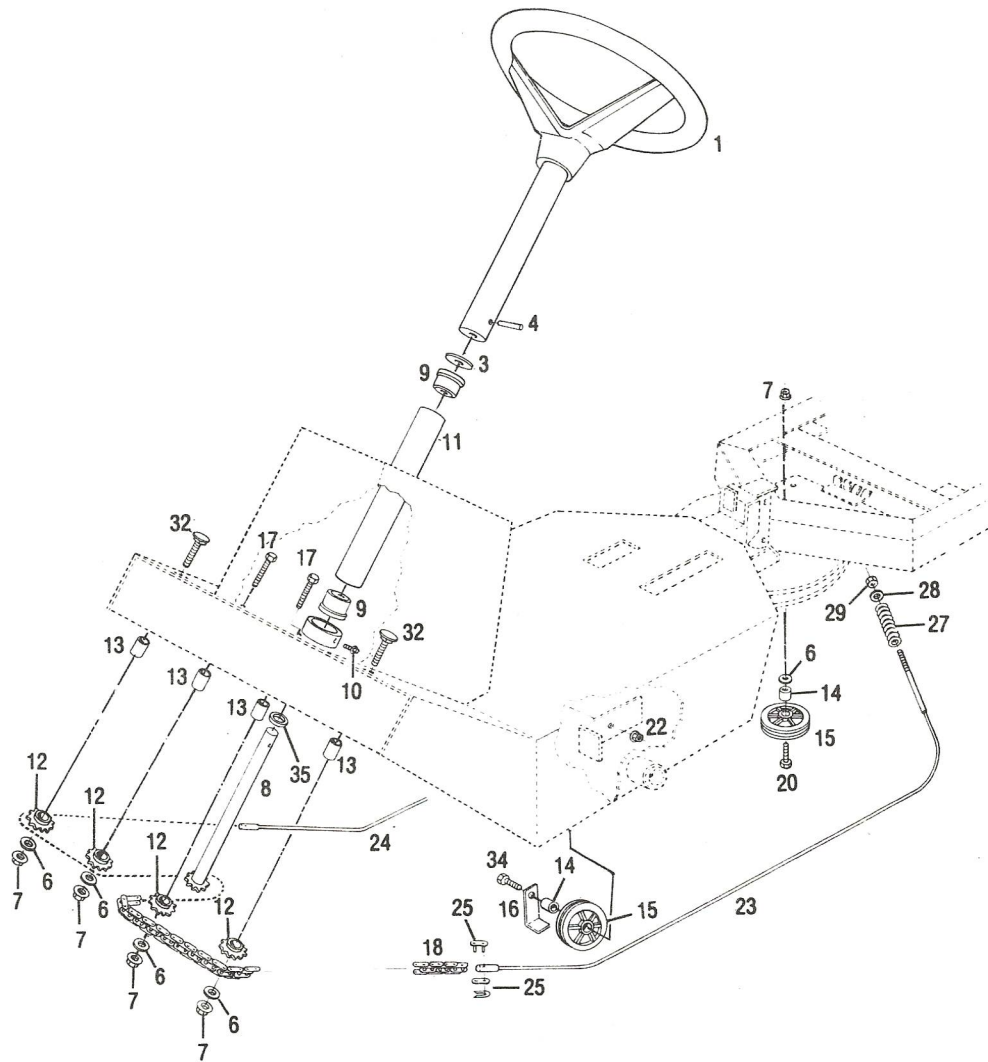

Model 966

- (6) Serial Numbers 0100101 - 0199999

* Order 943 and 944 transxle from Peerless.

Frame Steer

Models 943 (all serial numbers)
944 (0100101 - 0199999)

Ref Part #	Ref Part #	Description	Qty.
1	1813607	Steering Wheel Ass'y (Incl. Ref. 3 & 4)	1
3	1813344	Washer	1
4	1813608	Slotted Pin	1
8	1813343	Steering Rod	1
9	1813609	Bearing	2
10	1813428	Screw	1
11	1813192	Steering Column, Lower Part	1
12	1813608	Slotted Pin	1
13	1813602	Steering Pulley	1
14	1813110	Cable Idler Wheel Bush	6
15	1813120	Cable Idler Wheel	6
16	1813112	Cable Holder	6
17	1813610	Spacer	2
19	1813288	Bearing	2

Ref Part #	Ref Part #	Description	Qty.
20	1813691	Screw	2
22	1813364	Nut	6
23	1813601	Steering Cable	1
24	1813296	Screw	1
27	1813194	Spring	1
28	1813257	Washer	1
29	1813268	Nut	1
30	1813610	Spacer	1
31	1813611	Washer	1
32	1813612	Screw	1
33	1813613	Screw	1
34	1813658	Screw	1