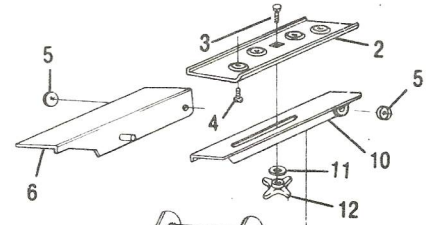

Frame Steer

Models 943, 944, and 966

Ref Part #	Description	Qty.
1 1813679	Seat (1) (2).....	1
1813769	Seat (3) (4) (5) (6).....	1
2 1813495	Seat Adapter (1).....	2
1813236	Seat Adapter (2) (3) (4).....	2
1813852	Seat Adapter (5) (6).....	2
3 1813283	Screw.....	2
4 1813499	Screw.....	4
5 1813249	Starlock.....	6
6 1813493	Attachment Seat, Right (1).....	1
1813242	Attachment Seat, Right (2) (3) (4) (5) (6).....	1
10 1813494	Attachment Seat, Left (1).....	1
1813243	Attachment Seat, Left (2) (3) (4) (5) (6).....	1
11 1813262	Washer.....	2
12 1813492	Adjusting Knob.....	2
13 1813329	Spring Shackle.....	1
14 1813332	Seat Rod.....	1
18 1813335	Tie Bar.....	2
19 1813232	Split Pin (1) (2) (3) (4).....	2
20 1813172	Spring Nut.....	1
21 1813331	Spring.....	1
23 1813296	Screw (1) (2).....	2
24 1813108	Screw (1) (2) (3) (4).....	2
25 1813333	Stop Washer (1) (2).....	2
26 1813321	Nut (1) (2).....	2
28 1813336	Intermediate Bar (1) (2) (3).....	1
1813801	Intermediate Bar (4) (5) (6).....	1
30 1813559	Shaft.....	1
31 1813327	Control Rod.....	1
32 1813328	Starlock.....	2
36 1813334	Tensioning Rod (1).....	1
1813727	Tensioning Rod (2) (3) (4) (5) (6).....	1
37 1813728	Spacer (2) (3) (4) (5) (6).....	1
38 1813372	Handle.....	1
39 1813366	Bar.....	1