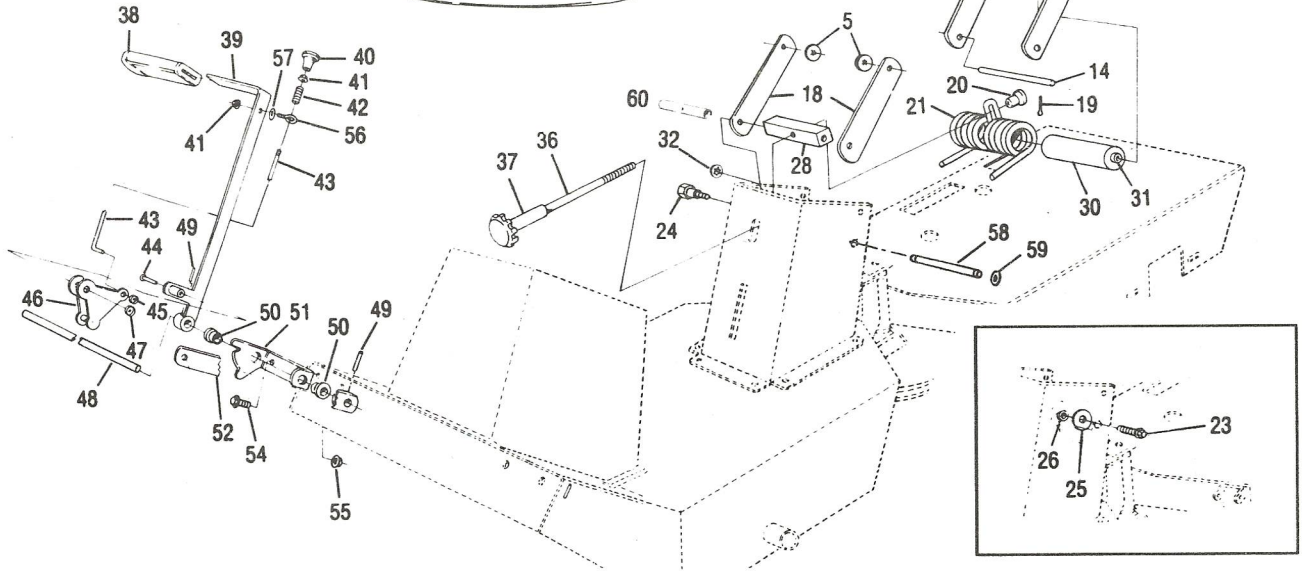

Frame Steer

Models 943, 944, and 966

Ref Part #	Description	Qty.
1 1813679	Seat (1) (2).....	1
1813769	Seat (3) (4) (5) (6).....	1
2 1813495	Seat Adapter (1).....	2
1813236	Seat Adapter (2) (3) (4).....	2
1813852	Seat Adapter (5) (6).....	2
3 1813283	Screw.....	2
4 1813499	Screw.....	4
5 1813249	Starlock.....	6
6 1813493	Attachment Seat, Right (1).....	1
1813242	Attachment Seat, Right (2) (3) (4) (5) (6).....	1
10 1813494	Attachment Seat, Left (1).....	1
1813243	Attachment Seat, Left (2) (3) (4) (5) (6).....	1
11 1813262	Washer.....	2
12 1813492	Adjusting Knob.....	2
13 1813329	Spring Shackle.....	1
14 1813332	Seat Rod.....	1
18 1813335	Tie Bar.....	2
19 1813232	Split Pin (1) (2) (3) (4).....	2
20 1813172	Spring Nut.....	1
21 1813331	Spring.....	1
23 1813296	Screw (1) (2).....	2
24 1813108	Screw (1) (2) (3) (4).....	2
25 1813333	Stop Washer (1) (2).....	2
26 1813321	Nut (1) (2).....	2
28 1813336	Intermediate Bar (1) (2) (3).....	1
1813801	Intermediate Bar (4) (5) (6).....	1
30 1813559	Shaft.....	1
31 1813327	Control Rod.....	1
32 1813328	Starlock.....	2
36 1813334	Tensioning Rod (1).....	1
1813727	Tensioning Rod (2) (3) (4) (5) (6).....	1
37 1813728	Spacer (2) (3) (4) (5) (6).....	1
38 1813372	Handle.....	1
39 1813366	Bar.....	1