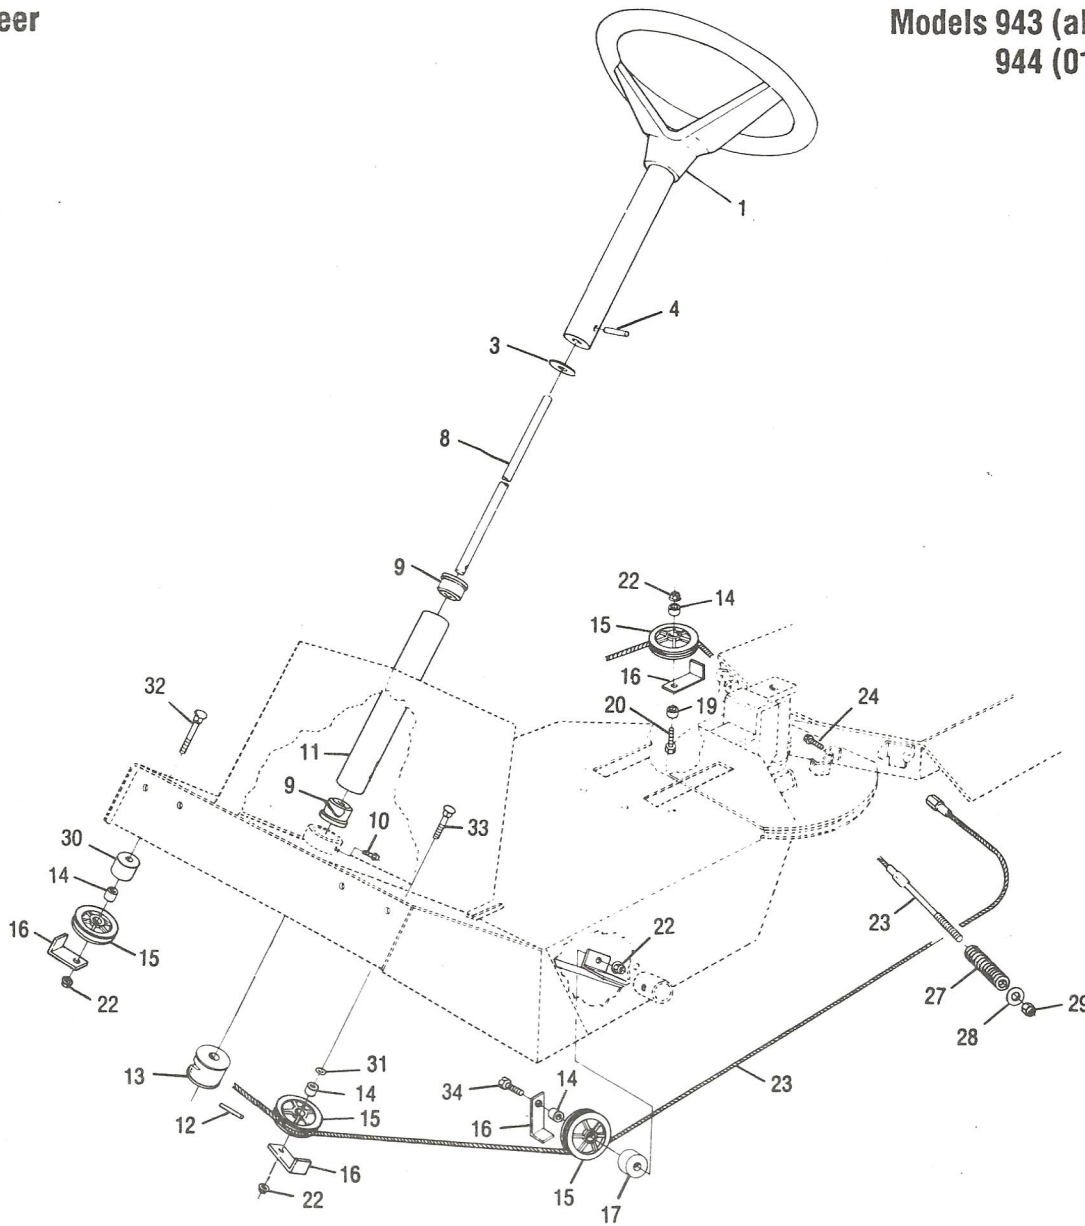

Model 943

- (1) Serial Numbers 0100101 - 0199999
- (2) Serial Numbers 0200101 - 0299999

Model 944

- (3) Serial Numbers 0100101 - 0199999
- (4) Serial Numbers 0200101 - 0201700
- (5) Serial Numbers 0201701 - 0299999

Model 966

- (6) Serial Numbers 0100101 - 0199999

* Order 943 and 944 transxle from Peerless.

Frame Steer

Models 943 (all serial numbers)
944 (0100101 - 0199999)

Ref Part #	Ref Part #	Description	Qty.
1	1813607	Steering Wheel Ass'y (Incl. Ref. 3 & 4)	1
3	1813344	Washer	1
4	1813608	Slotted Pin	1
8	1813343	Steering Rod	1
9	1813609	Bearing	2
10	1813428	Screw	1
11	1813192	Steering Column, Lower Part	1
12	1813608	Slotted Pin	1
13	1813602	Steering Pulley	1
14	1813110	Cable Idler Wheel Bush	6
15	1813120	Cable Idler Wheel	6
16	1813112	Cable Holder	6
17	1813610	Spacer	2
19	1813288	Bearing	2