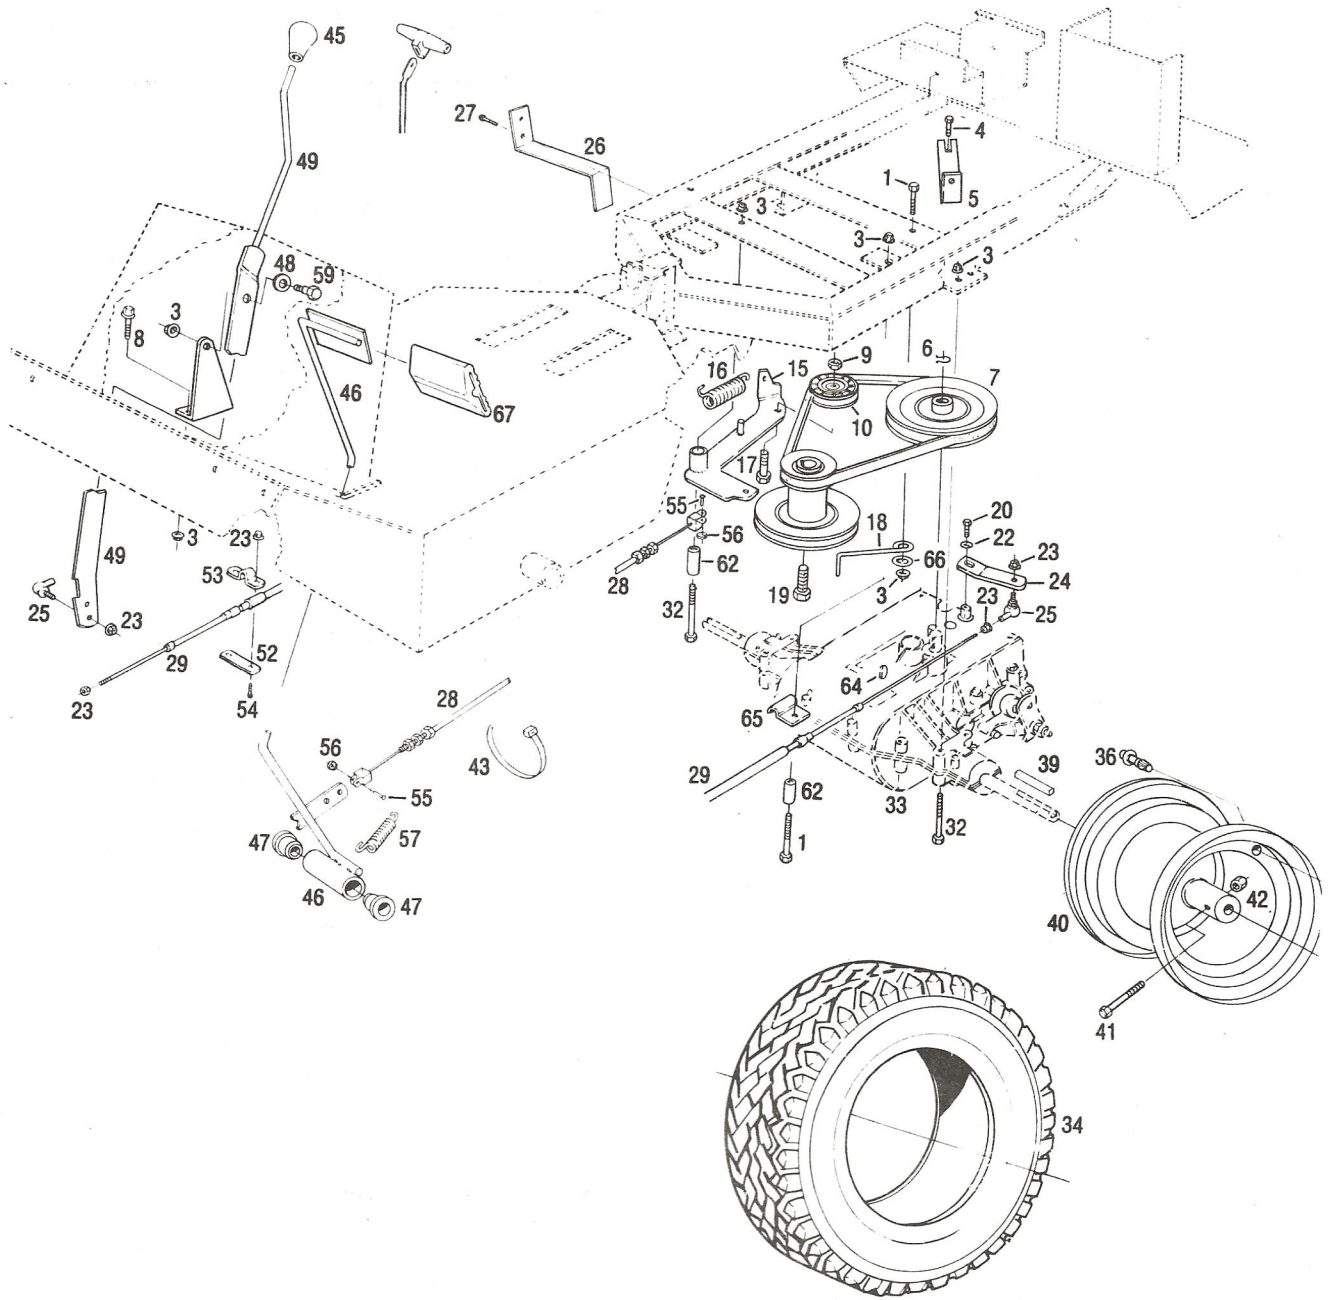

Model 943

- (1) Serial Numbers 0100101 - 0199999
- (2) Serial Numbers 0200101 - 0299999
- (3) Serial Numbers 0300101 - 0399999

Model 944

- (4) Serial Numbers 0100101 - 0199999
- (5) Serial Numbers 0200101 - 0201700
- (6) Serial Numbers 0201701 - 0299999

Model 966

- (7) Serial Number 0100101 - 0199999

Ref Part #	Ref Part #	Description	Qty.
1	1813311	Screw	2
3	1813321	Nut	9
4	1813616	Screw	2
	1813228	Screw (5)	2
5	1813617	Belt Guide	1
6	1813240	Circlip	1
7	1813384	Belt Pulley	1
8	1813296	Screw	2
9	1813273	Nut	1
10	1813279	Belt Pulley (1) (2) (3) (4)	1
	1813829	Belt Pulley (5)	1
11	1813117	Spacer	1
13	1813618	Vee-belt (1) (2)	1
	1813761	Vee-belt (3) (4) (5)	1
14	1813619	Belt Pulley	1
15	1813620	Tensioning Arm	1
16	1813178	Spring	1
17	1813621	Screw	1
18	1813622	Belt Stirrup	1
19	1813573	Screw	1
20	1813303	Screw	1
22	1813623	Washer	1
23	1813358	Nut	5
24	1813624	Gear Shifter Arm	1
25	1813218	Elbow Link	2
26	1813472	Belt Guide	1
27	1813498	Screw (1) (2) (3) (4)	2
28	1813625	Clutch Cable	1
29	1813626	Gear Shifter Cable	1
32	1813627	Screw	4
34	1813208	Tire	2
36	1813207	Valve (1) (2) (3) (4)	2
	1813210	Valve (5)	2
39	1813788	Key (5)	1
40	1813629	Rim (1) (2) (3)	2
	1813772	Rim (4) (5)	2
41	1813630	Screw	2
42	1813631	Nut	2
43	1813219	CableHolder	3
44	1813281	Screw (1)	1