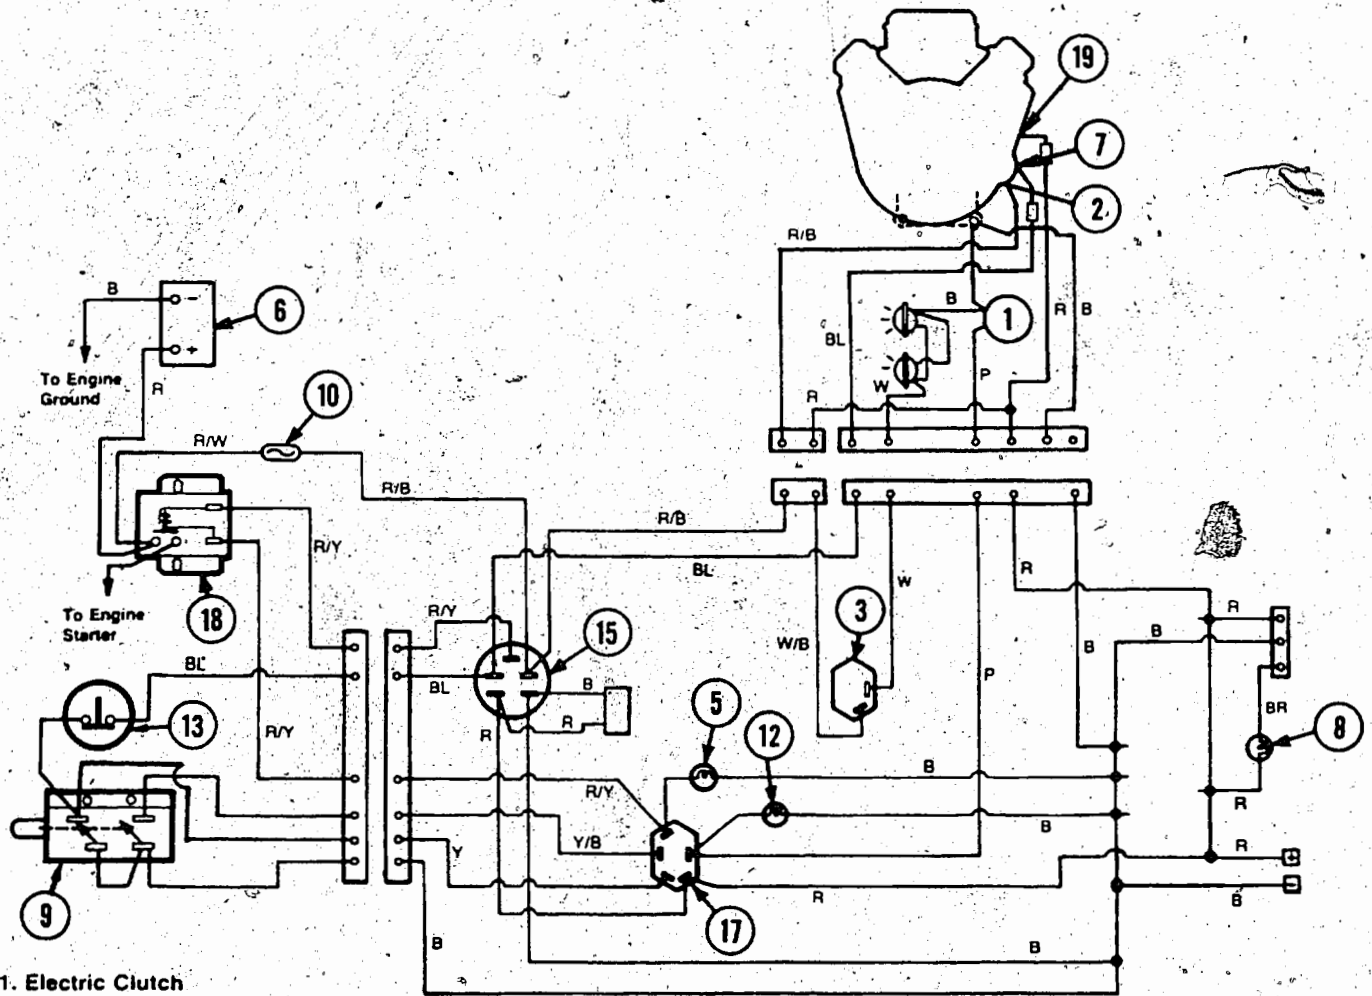

WIRING DIAGRAM

MODEL 3214G

1. Electric Clutch
2. Magneto
3. Light Switch
5. Starter Light
6. Battery
7. Alternator
8. Battery Light
9. Brake Switch
10. Fuse 30A
12. PTO Light
13. Seat Interlock Switch
14. Diode Assembly
15. Ignition Switch
17. PTO Switch
18. Solenoid
19. Fuel Solenoid