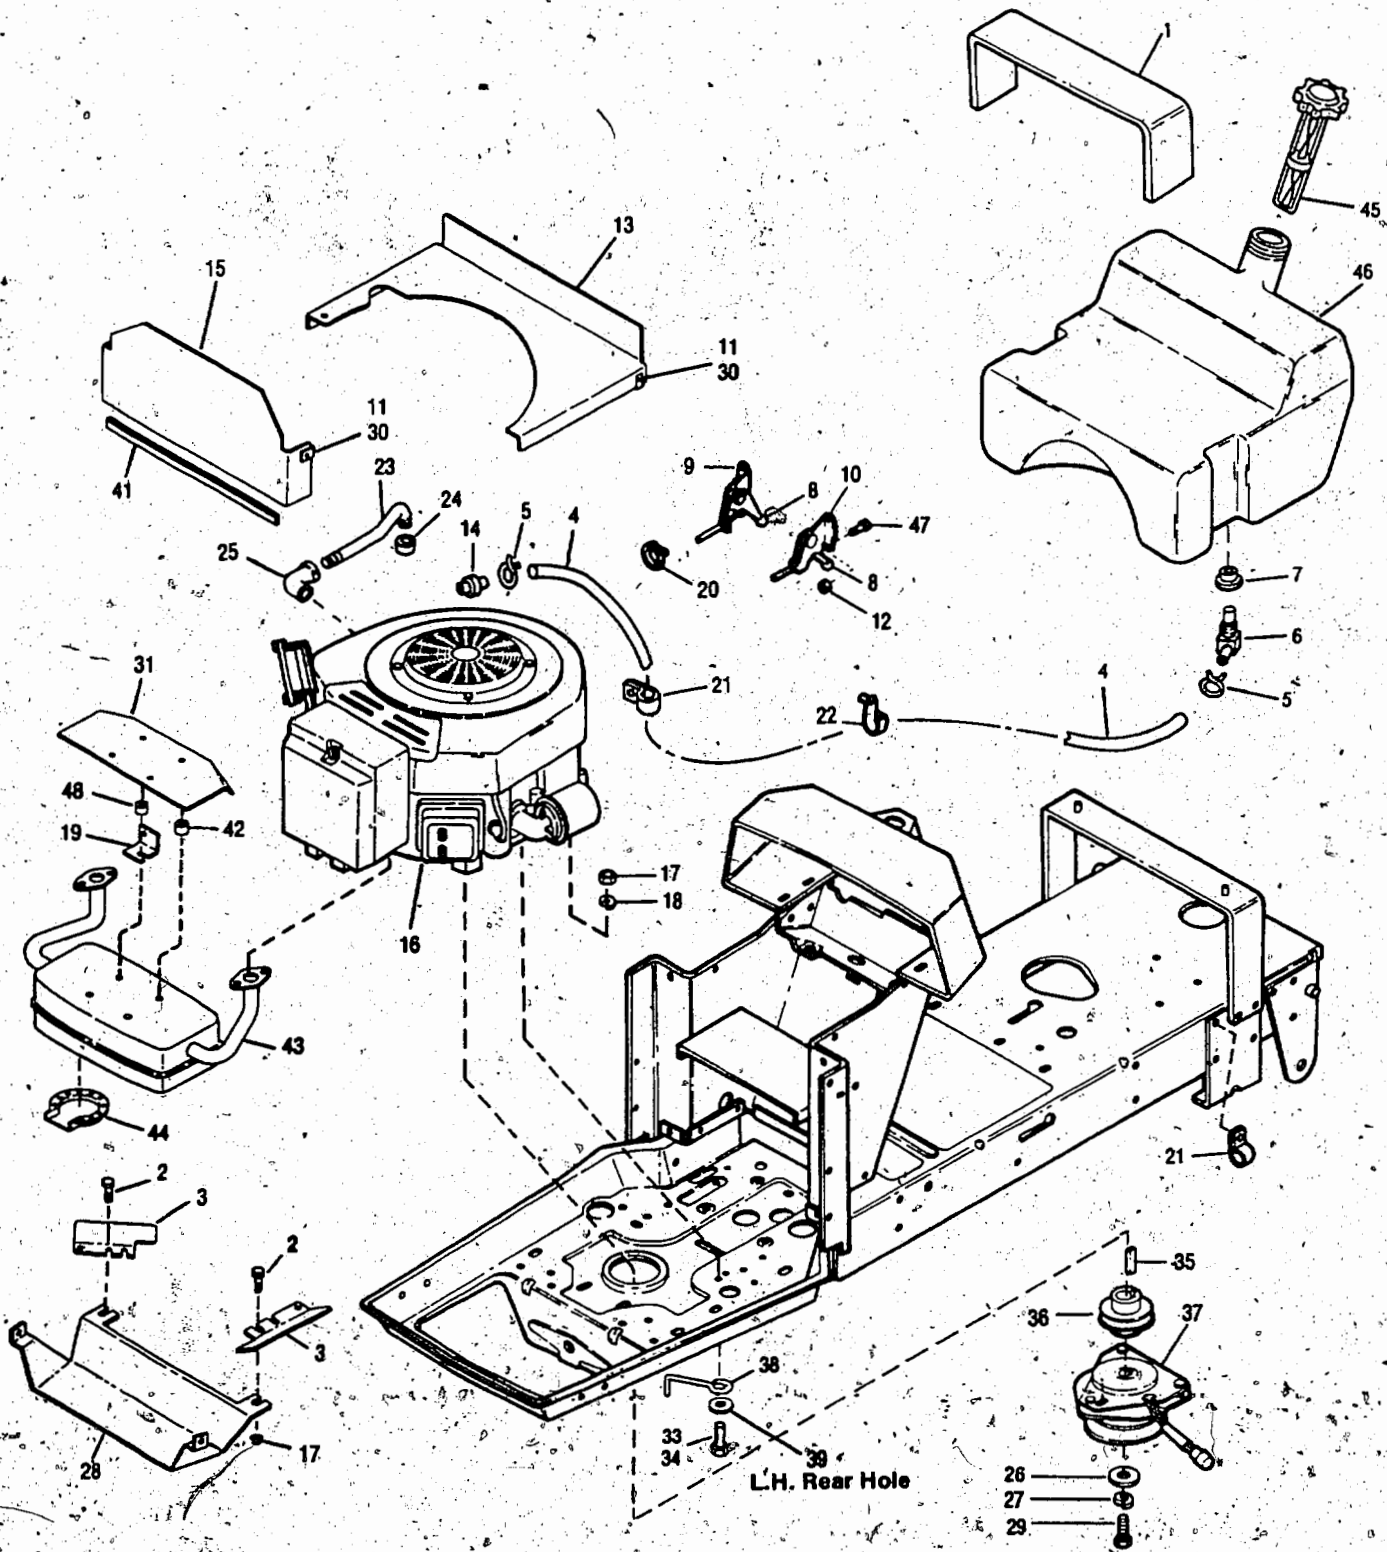

SUBURBAN TRACTOR

REF. NO.	PART NO.	DESCRIPTION	QTY. REQ.	REF. NO.	PART NO.	DESCRIPTION	QTY. REQ.
1	1744390	Fuel Tank Pad	1	25	1105029	Elbow, 90°	1
2	1186329	Fl. Screw 5/16-18 x 3/4	2	26	1744455	Special Washer	1
3	1758459BDG	Heat Shield	2	27	• 1100244	Lock Washer 7/16	1
4	1752795	Fuel Line	1	28	1758464BDG	Heat Shield	1
5	1750687	Hose Clamp	2	29	1744454	Hex Screw 7/16-20 x 3	1
6	1751477	Fuel Shut Off Valve	1	30	1185986	Speed Nut #10-24	4
7	1738433	Bushing	1	31	1758463BDG	Heat Shield	1
8	1737118	Knob	2	32	• 1100069	Hex Screw 1/4-20 x 1	4
9	1758801	Throttle Control	1	33	• 1111606	Screw, 5/16-18 x 2	1
10	1758800	Choke Control	1	34	• 1100799	Hex Head Screw 5/16-18 x 1-1/2	3
11	• 1115815	Phil. Hd. Screw #10-24 x 5/8	4	35	• 1748146	Sq. Key 1/4 x 1-1/2	1
12	• 1185985	Keps Nut #10-24	4	36	1747148	Sheave	1
13	1758426BDG	Heat Shield	1	37	1755341	Electric Clutch	1
14	1727491	Fuel Filter	1	38	1754787	Clutch Retainer	1
15	1758429BDG	Heat Shield	1	39	• 1100255	Flat Washer 5/16	1
16		Engine, B&S 14 H.P. Model 294777	1	41	1754204	Trim	1
17	• 1186230	Hex Nut 5/16-18	6	42	1758719	Spacer	3
18	• 1100242	Lock Washer 5/16	4	43	1757949	Muffler	1
19	1758768	Sealing Strip	1	44	1758940	Deflector, Muffler	1
20	1735531	Wire Tie	4	45	1756044	Fuel Gauge	1
21	1747738	J-Clip	3	46	1756460	Fuel Tank (Incl. Ref. 45)	1
22	1745366	Cable Hanger	3	47	1750962	Screw, #10-24 x 5/8	2
23	1758458	Tube - Oil Drain	1	48	1714721	Spacer	1
24	1745688	Cap, Pipe	1	49	1758311BDG	Bracket	1

* Order Parts from Your local Briggs & Stratton engine dealer

• Common Hardware - Purchase Locally (Grade 5 where applicable)