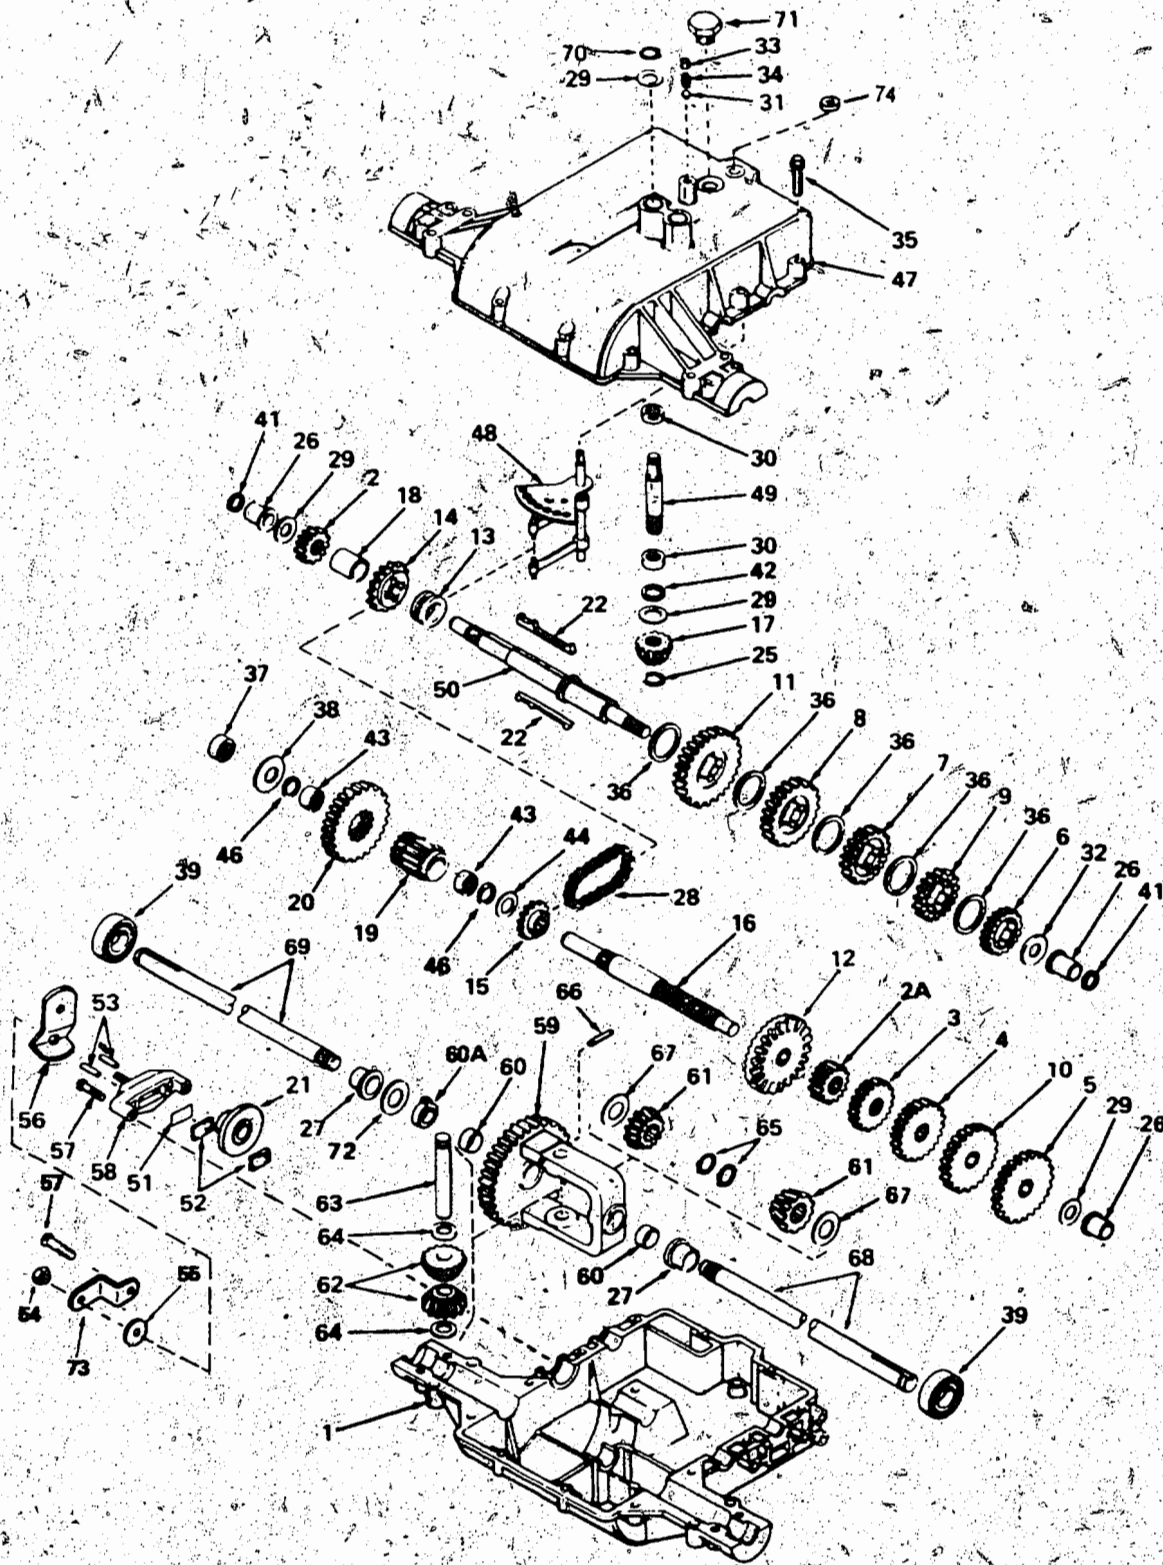

MODEL 3214G

REF. NO.	PART NO.	DESCRIPTION	QTY. REQ.	REF. NO.	PART NO.	DESCRIPTION	QTY. REQ.
1	1724231	Knob	1	37	1757291	Belt Guide	2
2	• 1107382	Flat Washer 5/16	1	38	• 1733398	Lock Nut 3/8-16	3
3	1705092	Flat Washer	3	39	1748491	Pivot	1
4	• 1111609	Hex Hd. Screw 5/16-18 x 2-3/4	4	40	1751880	Arm Ass'y	2
5	• 1107383	Flat Washer 3/8	10	42	1756047	Shift Lever Ass'y	1
6	1747186	Push on Cap	1	43	1752523	Shift Rod	1
7	1747188	V-Belt (96:88)	1	44	1728908	Compression Spring	1
8	1752796	Belt Guide Rod	1	45	• 1107386	Flat Washer 5/8	2
9	1750297	Belt Guide	1	46	1715538	Nylon Bushing	2
10	1185596	Set Screw	2	47	1751809	Torsion Spring	1
11	1743640	Transmission Sheave	1	48	1746941BDG	Idler Arm Ass'y	1
12	*	5-Speed Transmission Model 801	1	49	1760097	Idler	1
13	1104335	Sq. Key 3/16 x 2	2	50	1760096	Belt Guide	2
14	• 1100255	Flat Washer 5/16	8	51	• 1100049	Hex Hd. Screw 3/8-16 x 2-1/4	1
15	• 1732499	Lock Nut 5/16-18	4	52	• 1100243	Lock Washer 3/8	1
16	1742103BDG	Transmission Support	1	53	1756151	Idler	1
17	• 1186330	Fl Lock Screw 5/16-18 x 7/8	2	54	1742054	Spacer	2
18	• 1186391	Fl Nut 5/16-18	6	55	1750352	Tire 20 x 8.00-10	2
19	• 1724491	Thd. Form Screw 5/16-18 x 3/4	2	56	1718086	Valve Stem	2
20	1746943	Brake Rod	1	57	1750351	Wheel Disc	2
21	1751808	Idler Support Ass'y	1	58	1747998	Washer 3/4	A/R
22	1750526	Torsion Spring	1	59	1185388	Retaining Ring	2
23	1743606	Transmission Arm	1	60	1728694	Foot Rest	1
24	• 1107381	Flat Washer 1/4	1	61	1756049	Brake Pedal Ass'y	1
25	• 1100241	Lock Nut 1/4	1	62	• 1100350	Cotter Pin 1/8 x 1	3
26	• 1111683	Hex Screw 1/4-28 x 1/2	1	63	1714233	Nylon Bushing	4
27	1750946	Pin	1	64	• 1110149	Jam Nut 5/16-24	1
28	1705093	Washer	A/R	65	1751063	Brake Lock Rod	1
29	1750539	Shaft Ass'y	1	66	• 1100359	Cotter Pin 1/8 x 5/8	7
30	• 1104436	Woodruff Key 3/16 x 3/4	1	67	1746942	Clutch Rod	1
31	1750299	Shift Arm Ass'y	1	68	• 1893445	Washer, Flat 3/8	1
32	1186244	Lock Nut 5/16-24	1	69	• 1100086	Screw Hex Hd 3/8-16 x 1-3/4	1
33	1752524	Ball Joint	1	70	1747873	Wheel Cap	2
34	1120210	Roll Pin 3/16 x 1.00	3	71	1713783	Spacer	1
35	• 1186389	Fl Lock Nut 1/4-20	4	72	1749904	Eye Bolt	1
36	1744320	Belt Guide	1	73	1177567	Retaining Ring	1
				74	1729482	Ext. Spring	1
				75	1755584BDG	Interlock Bracket	1

• Common Hardware - Purchase Locally (Grade-5 where applicable)

SUBURBAN TRACTOR

PEERLESS TRANSAXLE MODELS: 801-046