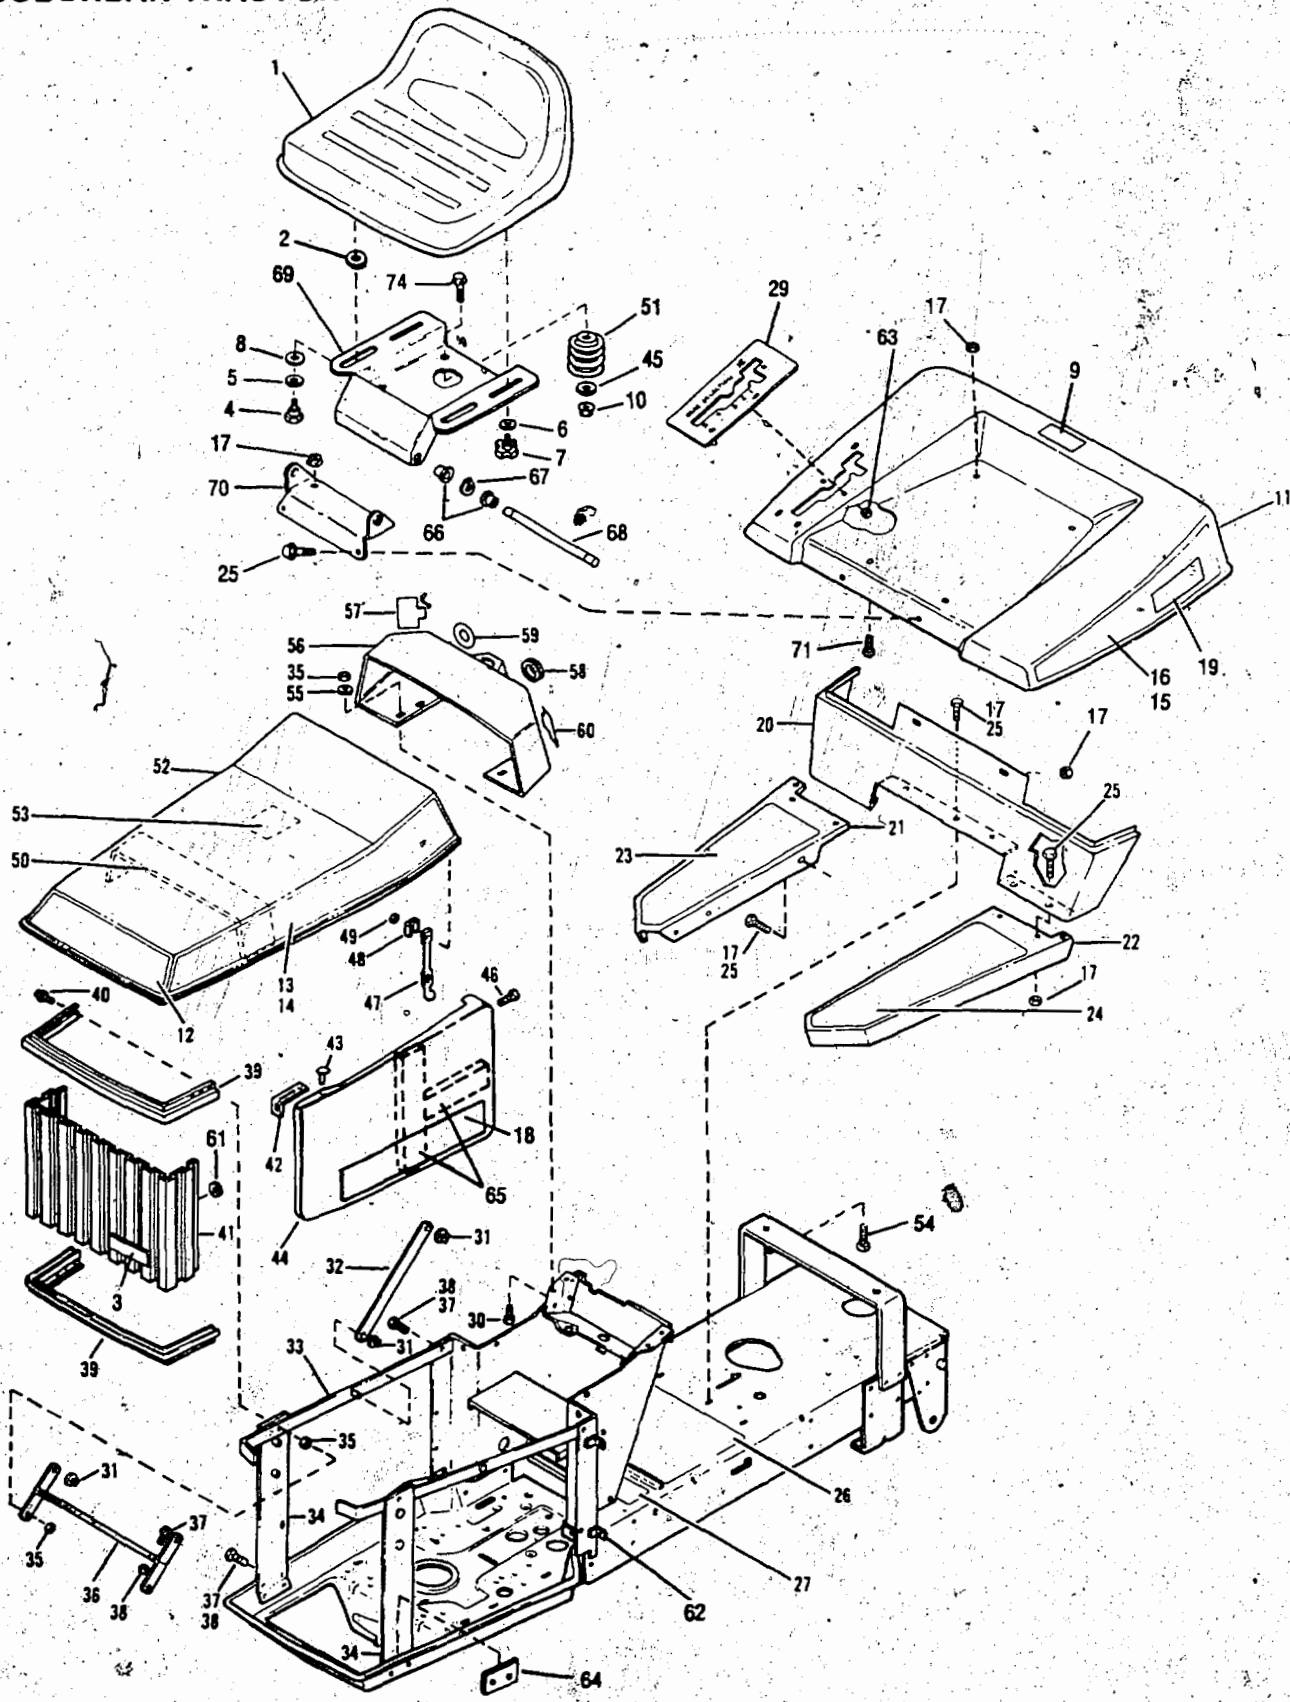

# SUBURBAN TRACTOR

**BODY WORK AND TRIM ASSEMBLY**

REF. NO.	PART NO.	DESCRIPTION	QTY. REQ.	REF. NO.	PART NO.	DESCRIPTION	QTY. REQ.
1	1755949	Seat	1	38	1186389	Flange Lock Nut 1/4-20	12
2	1893445	Washer	2	39	1742493BDG	Grille Cap	2
3	1756043	Logo	1	40	1100069	Hex Hd. Screw 1/4-20 x 1	2
4	1754125	Shoulder Bolt	2	41	1755948BDG	Grille	1
5	1705793	Washer, Nylon	2	42	1753912	Side Cover Guide	4
6	1107383	Flat Washer 3/8	2	43	1756629	Pop Rivet 1/8 x 1/4	8
7	1734269	Knob	2	44	1743554BDG	L.H. Side Cover	1
8	1706782	Washer, Wave	2		1743553BDG	R.H. Side Cover	1
9	1754519	Decal, Fuel	1	45	1701055	Washer	2
10	1186393	Fl. Nut 3/8-16	2	46	1115815	Phil. Hd. Machine Screw #10-24 x 5/8	4
11	1756154BOW	Rear Fender	1	47	1727127	Rubber Latch	2
12	1756038	Hood Decal	1	48	1727126	Clip	2
13	1756037	Hood Decal R.H.	1	49	1185985	Keps Nut #10-24	2
14	1756036	Hood Decal L.H.	1	50	1744067	Sealing Strip	1
15	1754624	R.H. Fender Decal	1	51	1755449	Ext. Spring	2
16	1756176	L.H. Fender Decal	1	52	1744051BDG	Hood Assembly	1
17	1186391	Flange Nut 5/16-18	13	53	1755934	Service Instrument Decal	1
18	1756041	Side Cover Decal L.H.	1	54	1736098	Carr. Bolt 5/16-18 x 5/8	2
	1756042	Side Cover Decal R.H.	1	55	1107381	Flat Washer 1/4	4
19	1756034	Decal, Model	2	56	1750686	Instrument Panel	1
20	1743987BOW	Running Board Support	1	57	1753413	Throttle Decal	1
21	1751805BOW	R.H. Running Board	1	58	1747144	Cap	1
22	1751803BOW	L.H. Running Board	1	59	1754521	Ignition Switch Decal	1
23	1742665	R.H. Foot Pad	1	60	1754604	Choke Decal	1
24	1755729	L.H. Foot Pad	1	61	1754126	Retainer	2
25	1186330	Fl. Lock Screw 5/16-18 x 7/8	10	62	1742934	Angle Bracket Speed Nut	4
26	1755944	Center Foot Pad	1	63	1750532	Nut, Self Thd	6
27	1755942	Instruction Decal	1	64	1754415	Spacer Plate	2
28	1186347	Fl. Screw 3/8-16 x 1	2	65	1758766	Seal	4
29	1759452	Quadrant	1	66	1755779	Bearing	4
30	1111599	Hex Hd. Screw 1/4-20 x 5/8	4	67	1185257	Retaining Ring	2
31	1747836	Retaining Ring	6	68	1755622	Rod	1
32	1742459BDG	Hinge Link	2	69	1755620STB	Support Assembly	1
33	1758587BDG	Hinge Strap Assembly	2	70	1756466STB	Pivot Bracket	1
34	1752914BDG	Grille Support Assembly	2	NI	1735223	Spray Paint (White)	
35	1734398	Lock Nut 1/4-20	8	NI	1736796	Spray Paint (Dark Green)	
36	1742458BDG	Hinge Link	2				
37	1186309	Flange Lock Screw 1/4-20 x 5/8	12				