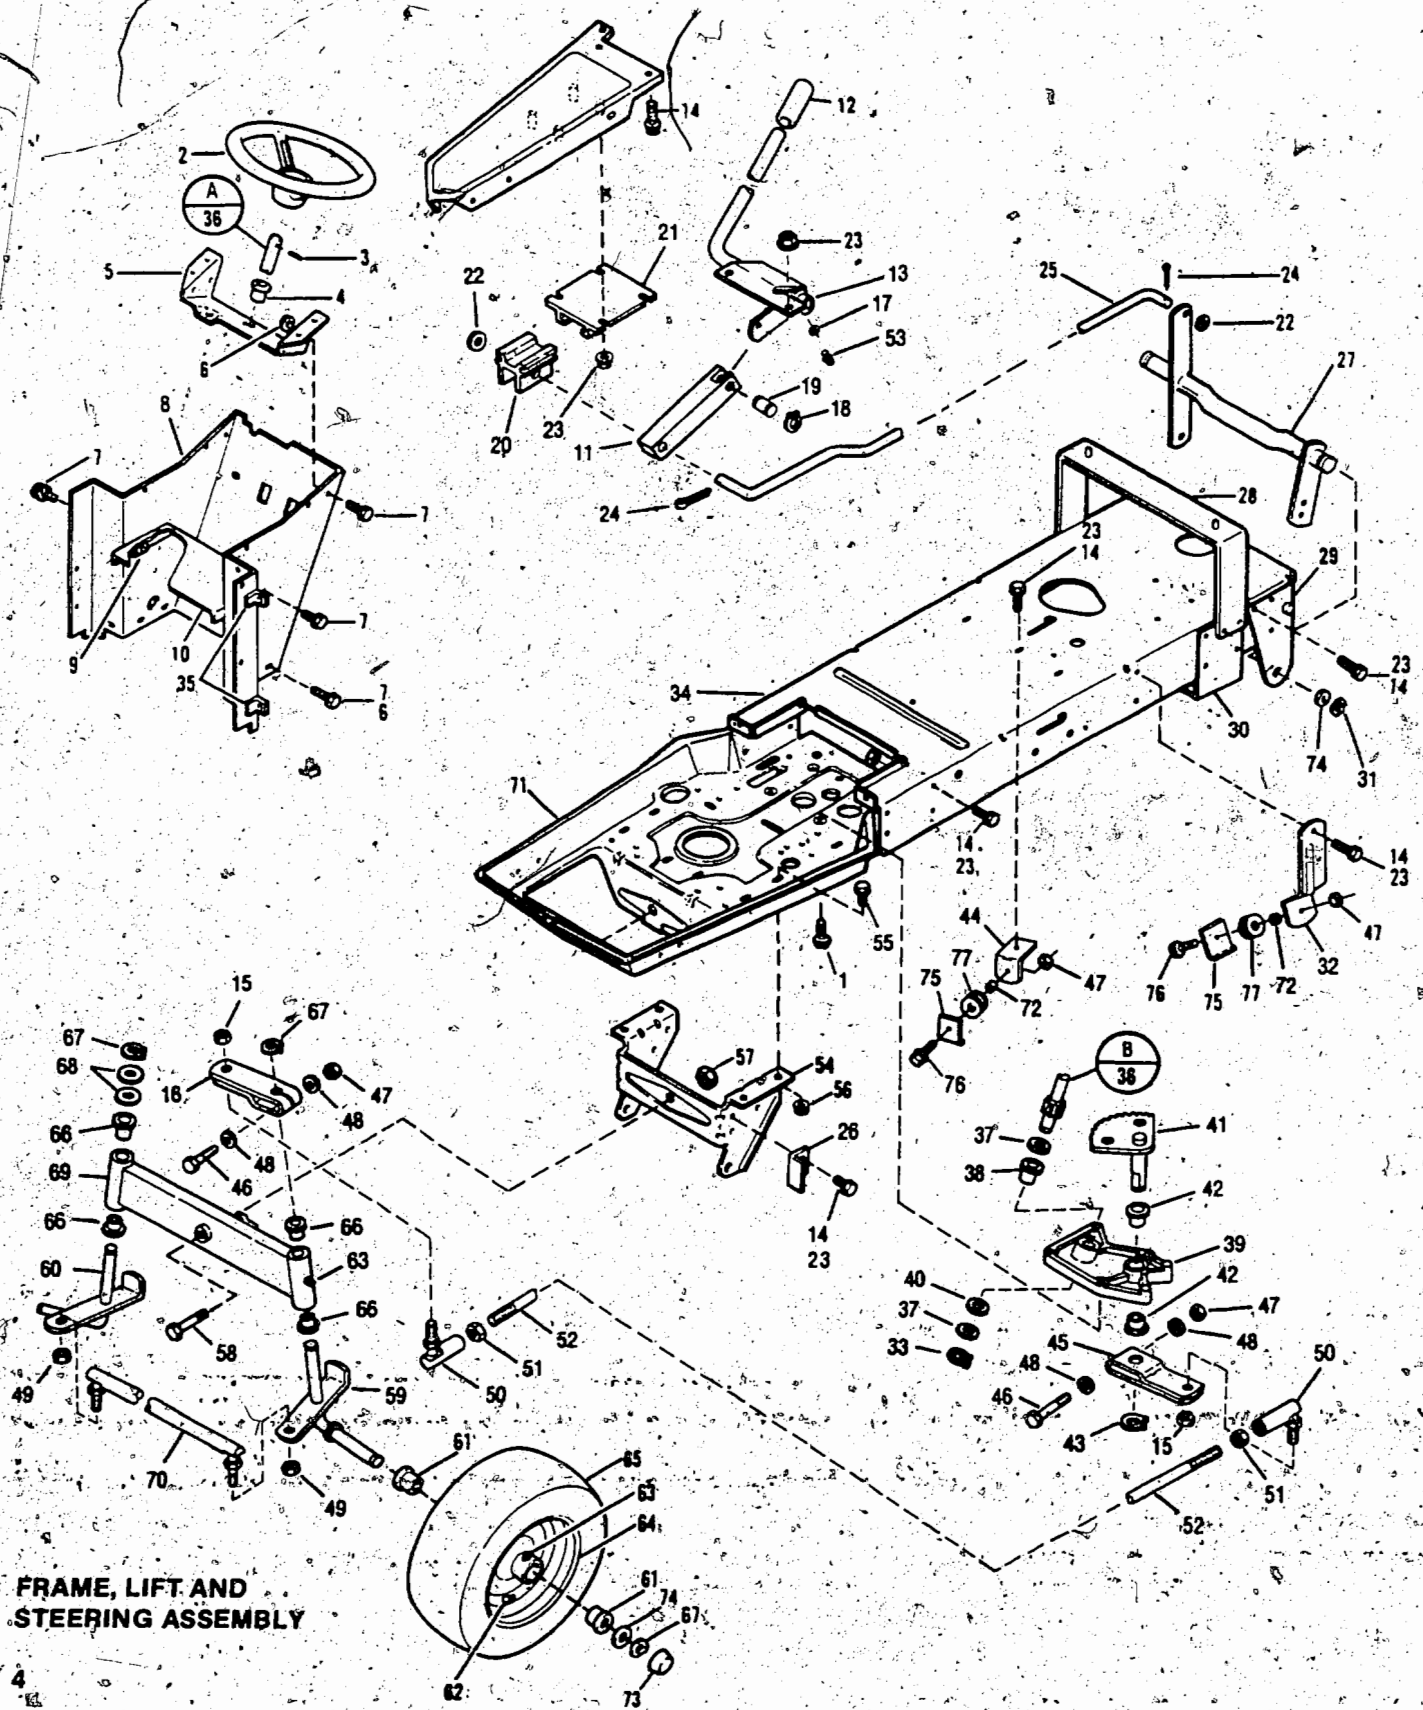

SUBURBAN TRACTOR

FRAME, LIFT AND STEERING ASSEMBLY

REF. NO.	PART NO.	DESCRIPTION	QTY. REQ.	REF. NO.	PART NO.	DESCRIPTION	QTY. REQ.
1	1724491	Thd Form Screw 5/16-18 x 3/4	4	40	1715301	Thrust Washer	1
2	1747804	Steering Wheel	1	41	1750501	Sector Gear Assembly	1
3	• 1185279	Roll Pin 1/4 x 2-1/4	1	42	1185386	Flange Bearing	2
4	1185632	Flange Bearing	1	43	1113527	Retaining Ring	1
5	1756608	Steering Shaft Support	1	44	1747316BDG	Bracket	1
6	• 1186389	Flange Nut 1/4-20	9	45	1750581	Steering Arm	1
7	• 1186309	Flange Screw 1/4-20 x 5/8	13	46	• 1100049	Hex Head Screw 3/8-16 x 2-1/4	2
8	1758724BDG	Instr. Panel Supp.	1	47	• 1733398	Hex Lock Nut 3/8-16	4
9	1185456	U Type Speed Nut 1/4-20	4	48	• 1708755	Flat Washer 3/8	4
10	1756073BDG	Battery Support	1	49	• 1110150	Lock Nut 3/8-24	2
11	1754179	Push Link	1	50	1716180	Ball Joint	2
12	1703539	Handle Grip	1	51	• 1186247	Jam Hex Nut 1/2-20	2
13	1759450	Lift Lever Ass'y	1	52	1750499	Steering Rod	1
14	• 1186330	Fl. Lock Screw 5/16-18 x 7/8	34	53	1185803	Grease Fitting	1
15	1750957	Lock Nut 1/2-20	2	54	1750811BDG	Attachment Bracket	1
16	1750495	Steering Arm	1	55	• 1186345	Flange Hex Screw 3/8-16 x 3/4	4
17	1805368	Washer	1	56	• 1186393	Flange Hex Nut 3/8-16	4
18	1185427	Retaining Ring	2	57	1758231	Lock Hex Nut 5/8-11	1
19	1747189	Pin	1	58	1758232	Hex Hd. Screw 5/8-11 x 2-1/2	1
20	1757659	Sliding Guide	1	59	1750486	L.H. Spindle Ass'y	1
21	1757661	Lift Guide	1	60	1750490	R.H. Spindle Ass'y	1
22	• 1107385	Flat Washer 1/2	2	61	1750341	Bushing	4
23	• 1186391	Flange Lock Nut 5/16-18	38	62	1718086	Valve Stem	2
24	• 1100350	Cotter Pin 1/8 x 1	2	63	1185976	Grease Fitting	4
25	1751070	Lift Rod	1	64	1750924	Wheel (Incl. Ref. 61 & 63)	2
26	1751715BDG	Bracket	2	65	1750354	Tire 15 x 6.00-6	2
27	1754950	Lift Shaft Ass'y	1	66	1742133	Flange Bearing	4
28	1754944BDG	Fender Support Ass'y	1	67	1185388	Retaining Ring	4
29	1758842	Rear Panel Ass'y	1	68	1701447	Washer	A/R
30	1740984BDG	Axle Support	1	69	1750494	Front Axle Ass'y	1
31	1185388	Retaining Ring	2	70	1750841	Tie Rod	1
32	1747315BDG	Bracket	1	71	1742343BOW	Front Frame	1
33	1177567	Retaining Ring	1	72	1747322	Spacer	2
34	1755847BDG	Rear Frame	1	73	1744444	Wheel Cap	2
35	1742934	Angle Bracket Speed Nut	4	74	1185830	Special Washer	A/R
36	1751284	Steering Shaft	1	75	1747320	Cable Guide	2
37	1730375	Shim Washer	6	76	• 1100043	Hex Screw 3/8-16 x 1-1/4	2
38	1747303	Flange Bearing	1	77	1756177	Pulley	2
39	1750594	Steering Support Assembly	1				

• Common Hardware - Purchase Locally (Grade 5 where applicable)