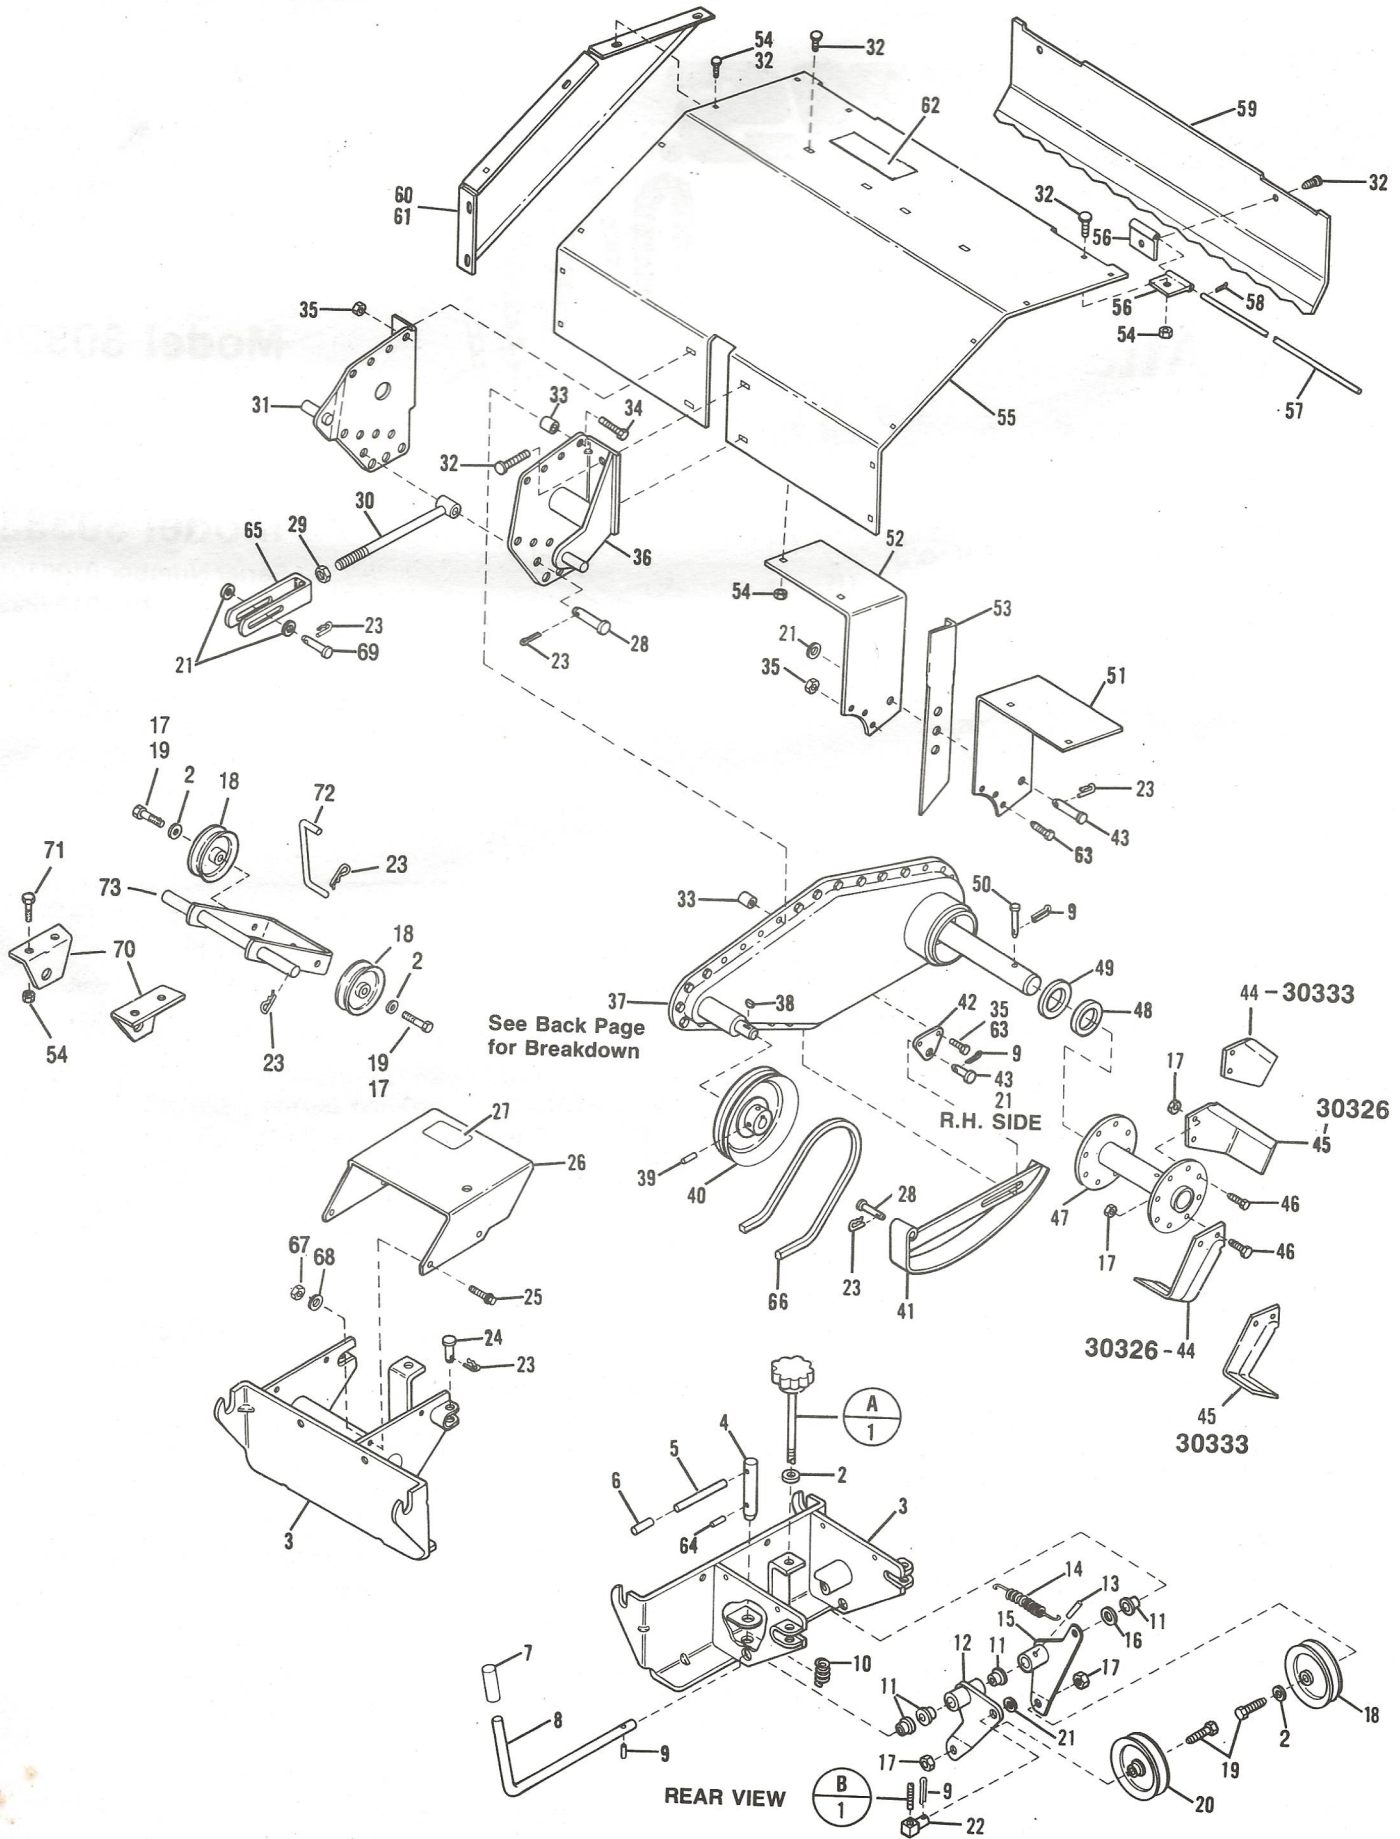


Bolens[®]

Tiller Attachment

Model 30326

Serial Number 0100101
thru 0399999

Model 30333

Serial Number 0100101
thru 0199999

Parts List

26 INCH TILLER ATTACHMENT

MODEL 30326

26 and 33 INCH TILLER ATTACHMENT

MODEL 30326 & 30333

REF. NO.	PART NO.	DESCRIPTION	NO. REQ'D.
1	1748192	Adjusting Knob Assembly	1
2 •	1107383	Flat Washer 3/8	4
3	1748178	Hitch Assembly	1
4	1748195	Hitch pin	1
5	1185743	Roll Pin 5/16 x 4	1
6	1748414	Handle Grip	1
7	1748413	Handle Grip	1
8	1748196	Idler Shaft	1
9 •	1100350	Cotter Pin 1/8 x 1	5
10	1748415	Compression Spring	1
11	1185802	Flang Bearing 5/8	4
12	1748186	Idler Arm Assembly	1
13 •	1120210	Roll Pin 3/16 x 1	1
14	1726661	Extension Spring	1
15	1748189	Idler Arm Assembly	1
16 •	1107386	Flat Washer 5/8	1
17	1733398	Lock Nut 3/8-16	36
18	1749764	Idler Pulley	3
19 •	1100086	Hex Screw 3/8-16 x 1 3/4	4
20	1725625	Idler Pulley	1
21 •	1107385	Flat Washer 1/2	5
22	1748194	Pivot Block	1
23	1723478	Klik Pin	9
24	1724632	Clevis Pin 1/2	2
25 •	1100805	Hex Head Screw 1/4-20 x 3/4	4
26	1748759	Belt Cover w/Decal (Incl. Ref. 27)	1
27	1742798	Warning Decal	1
28	1186431	Clevis Pin 1/2	3
29	1186249	Jam Nut 5/8-18	1
30	1748532	Rod Assembly	1
31	1748228	Chain Case Mtg. Plate, R.H.	1
32 •	1186469	Carriage Bolt 5/16-18 x 3/4	24
33	1746996	Spacer	16
34 •	1100869	Hex Screw 1/4-20 x 2-1/2	8
35	1734398	Lock Nut 1/4-20	13
36	1748229	Chain Case Mtg. Plate, L.H.	1
37	1748375	Chain Case Assembly (See Back Page for Breakdown)	1
		(1) (2)	1
	1750648	Chain Case (3)	1