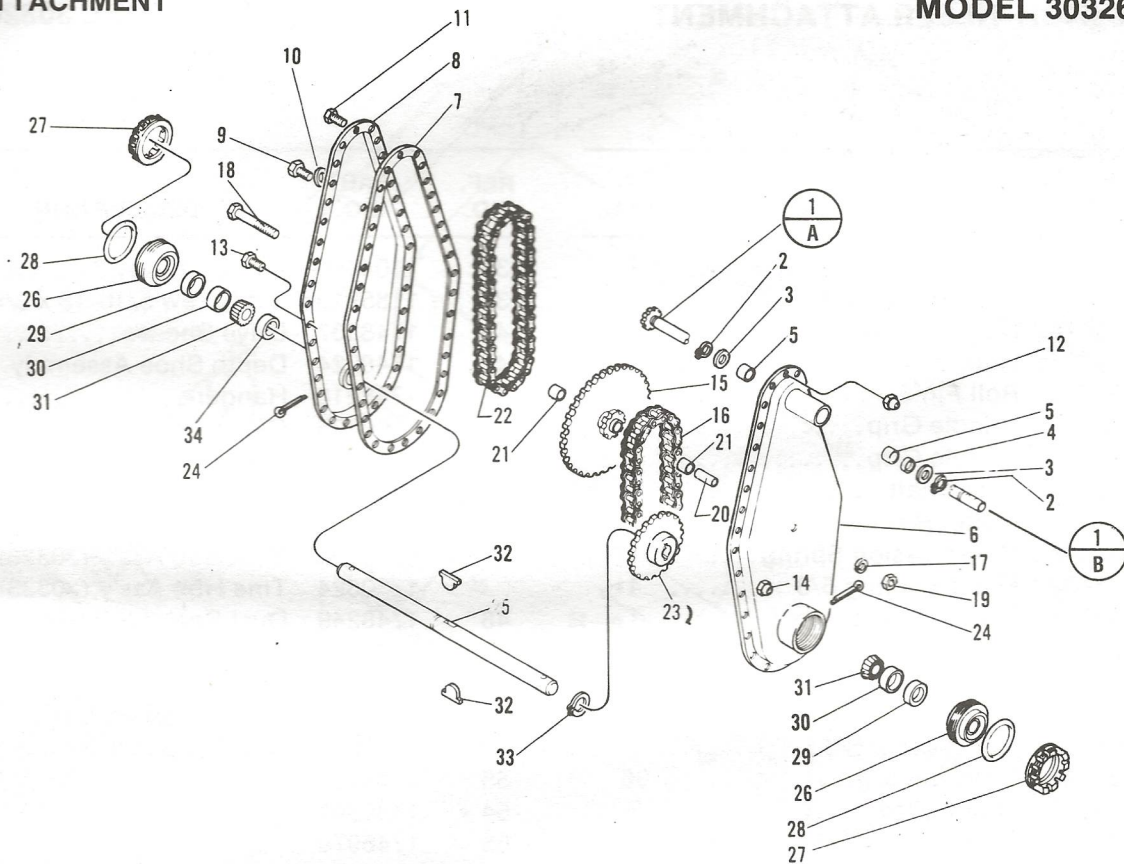

TILLER ATTACHMENT

MODEL 30326 & 30333

REF. NO.	PART NO.	DESCRIPTION	NO. REQ'D
1	1748175	Input PTO Shaft Ass'y	1
2	1113527	Retaining Ring	2
3	1748169	Thrust Washer	2
4	1185224	Oil Seal 3/4 Dia.	1
5	1185471	Needle Bearing 3/4	2
6	1820591	L.H. Housing Ass'y (1)	1
*	1748171	L.H. Housing Assembly (2) (3)	1
7	1748168	Chain Case Gasket	1
8	1820590	R.H. Housing Ass'y (1)	1
*	1748170	R.H. Housing Ass'y (2) (3)	1
9	1111725	Hex Screw 1/2-20 x 3/4	1
10	1746786	Nylon Washer	1
11	1111599	Hex Screw 1/4-20 x 5/8	15
12	1734398	Lock Nut 1/4-20	15
13	1100044	Hex Screw 5/16- x 3/4	8
14	1732499	Lock Nut 5/16-18	8
15	1747945	Sprocket Ass'y (1) (2)	1
	1750646	Sprocket Ass'y (3)	1
16	1748163	Drive Chain ASA 50	1
17	1100243	Lock Washer 3/8	1
18	1100770	Hex Screw 3/8-16 x 2-3/4	1
19	1733398	Lock Nut 3/8-16	1
20	1747946	Idler Sleeve	1
21	1747947	Needle Bearing 1/2	2

REF. NO.	PART NO.	DESCRIPTION	NO. REQ'D
22	1748162	Chain Drive ASA 41	1
23	1748240	24T Sprocket Ass'y (1) (2)	1
	1750416	24T Sprocket Ass'y (3)	1
24	1100350	Cotter Pin 1/8 x 1	2
25	1748241	Tine Shaft	1
26	1748288	Bearing Carrier	1
27	1820607	Locking Ring (1)	2
	1748290	Locking Ring (2) (3)	2
28	1748199	O-Ring	2
29	1185629	Oil Seal 1-1/4	2
30	1177343	Tapered Roller Bearing Cup	2
31	1177262	Tapered Roller Bearing Cone	2
32	1200034	Hy-Pro Key 1/4 x 7/8	2
33	1118816	Retaining Ring 1-1/4	1
34	1747974	Spacer (1) (2)	1
	1750645	Spacer (3)	1

Model 30326

(1) Serial Number 0100101 thru 0199999

(2) Serial Number 0200101 thru 0299999

(3) Serial Number 0300101 thru 0399999

Model 30333

(3) Serial Number 0100101 thru 0199999

* Requires Ref. 27 for assembly