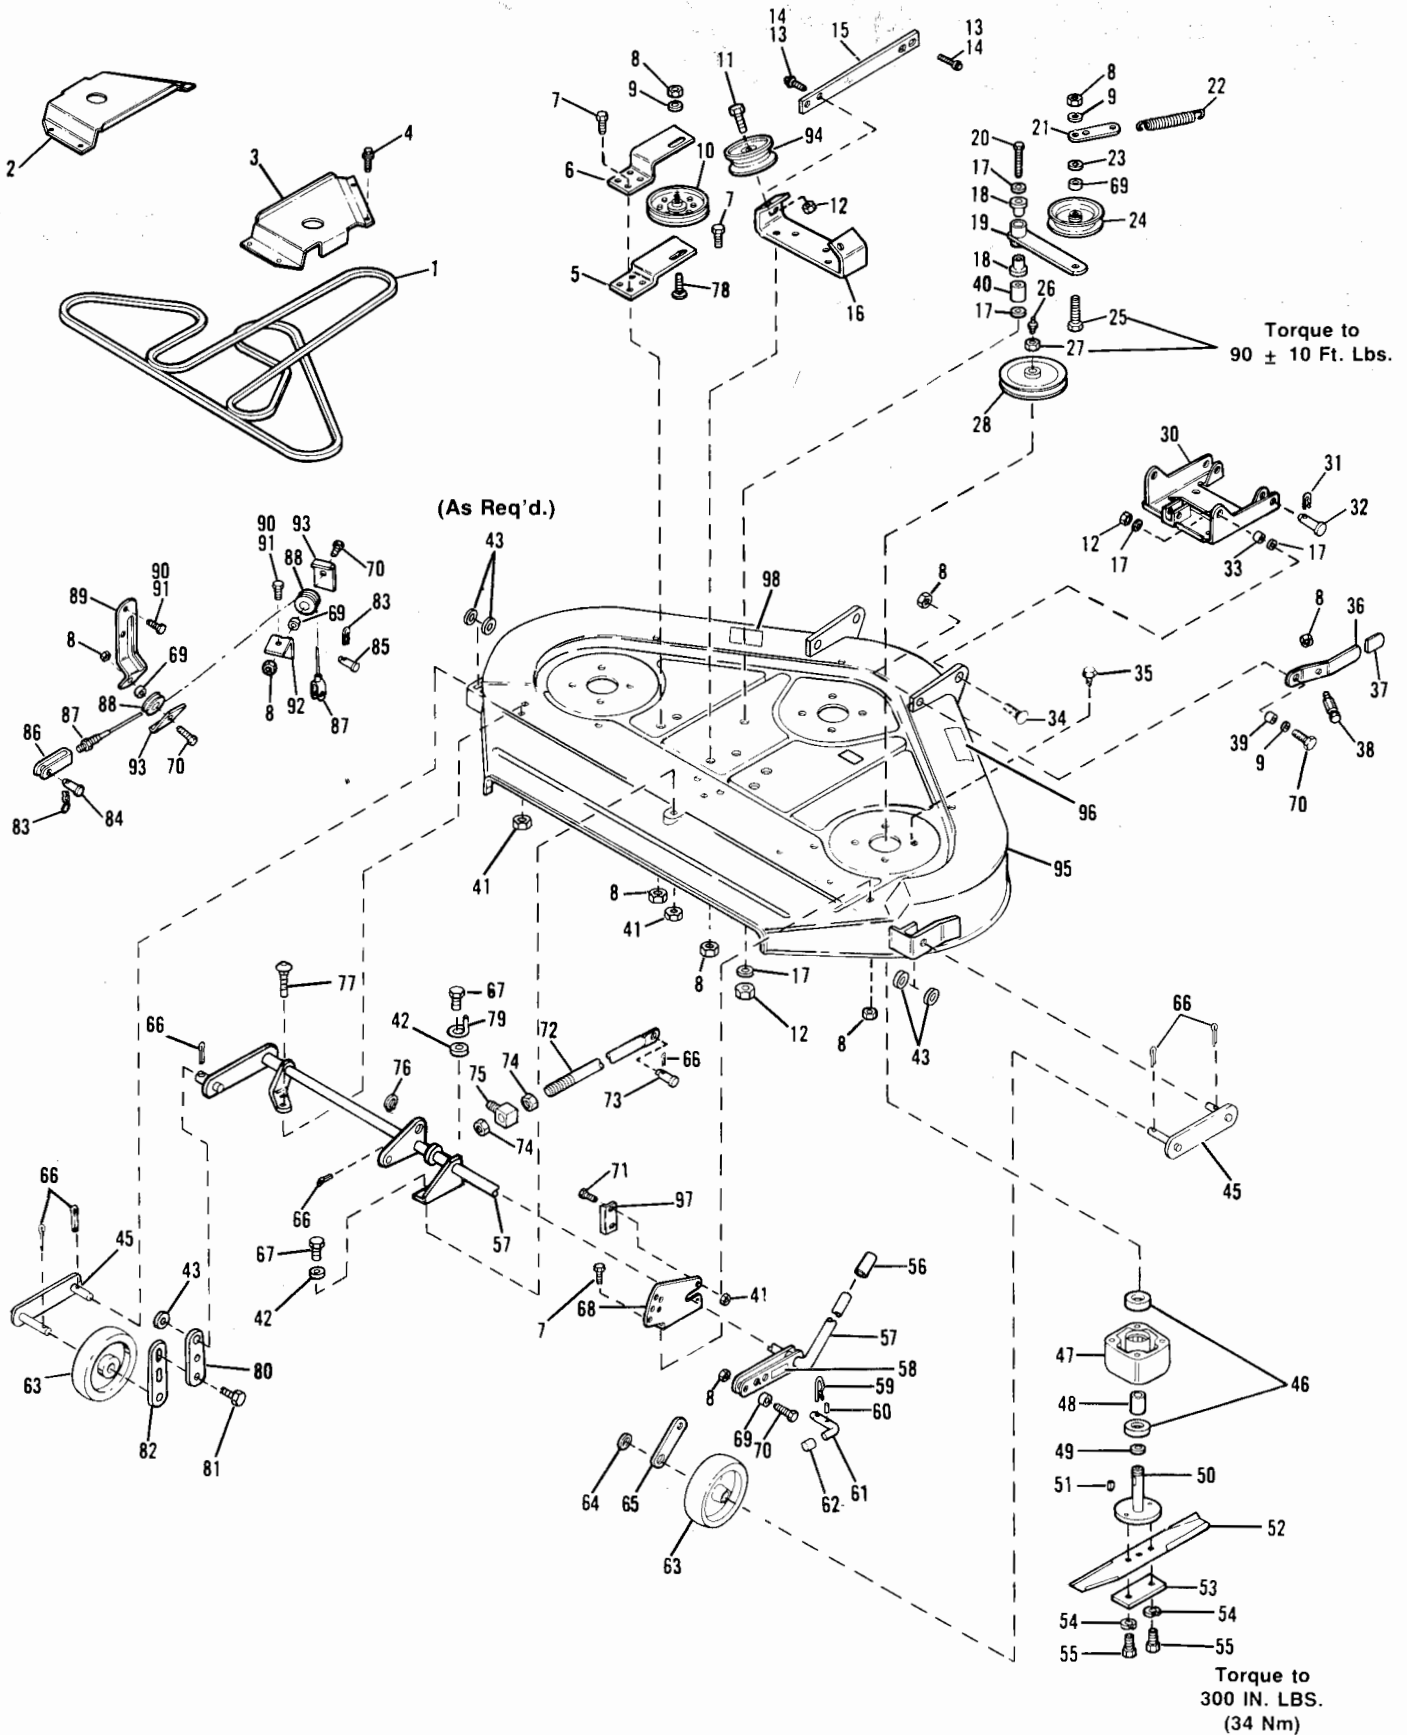


Bolens[®]

**Side Discharge
Mower Attachment
42 Inch**

Model 30042R

Serial Numbers 0100101
thru 0199999

Parts List

BOLENS 42 INCH MOWER ATTACHMENT

MOWER ASSEMBLY

MODEL 30042R